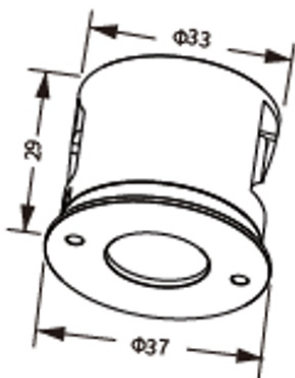

FEATURES

FINISH	Stainless steel
WORKING VOLTAGE	24V DC
RATED POWER	2W
BEAM ANGLE	90°
LAMP LIFE	50,000 hrs
MOUNTING	Handrail
CONNECTION	Outdoor rated connections
DIMENSIONS	Ø37 x 29mm
OPERATION TEMP	-20° C - +45° C
CONTROL	DMX

- CREE LED Quality
- 24V DC Working Voltage
- 2W Rated power

ELECTRICAL DATA

POWER CONSUMPTION	2W
SUPPLY VOLTAGE	24V DC
CRI	80+
COLORS	RGB

DRAWING

ORDERING LOGIC

PRODUCT	WATTAGE	COLOR TEMPERATURE	CONTROL	OPTIC	FINISH	CUSTOM
FTRA -A	2 - 2W	(RGB) - RGB	DM - DMX	90 - 90°	SS - Stainless Steel XX - Custom	XX - XXX