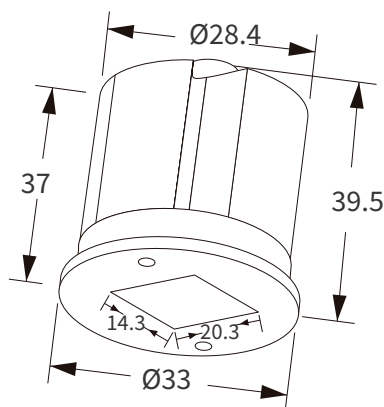

FEATURES

FINISH	Stainless steel
WORKING VOLTAGE	24V DC
RATED POWER	1.5W
BEAM ANGLE	90°
LAMP LIFE	50,000 hrs
MOUNTING	Handrail
CONNECTION	Outdoor rated connections
DIMENSIONS	Ø33 x 39.5mm
OPERATION TEMP	-20° C - +45° C
CONTROL	On/Off

- CREE LED Quality
- 24V DC Working Voltage
- 1.5W Rated power

ELECTRICAL DATA

POWER CONSUMPTION	1.5W
SUPPLY VOLTAGE	24V DC
CRI	80+
COLORS	2500/2700/3000/4000/6000K

DRAWING

ORDERING LOGIC

PRODUCT	WATTAGE	COLOR TEMPERATURE	CONTROL	OPTIC	FINISH	CUSTOM
FTRA -S	1.5 - 1.5W	(CT 25) - 2500K (CT 27) - 2700K (CT 30) - 3000K (CT 40) - 4000K (CT 60) - 6000K	ND - Non Dimmable	90 - 90°	SS - Stainless Steel XX - Custom	XX - XXX