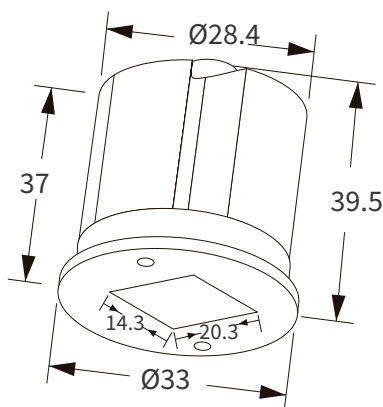

DRAWING

ORDERING LOGIC

PRODUCT	WATTAGE	COLOR TEMPERATURE	CONTROL	OPTIC	FINISH	CUSTOM
FTRA -A	1.5 - 1.5W	(CT 25) - 2500K (CT 27) - 2700K (CT 30) - 3000K (CT 40) - 4000K (CT 60) - 6000K	ND - Non Dimmable	65 - 65°	SS - Stainless Steel XX - Custom	XX - XXX

Sample: FTRA-A - 1.5 - CT25 - ND - 65 - SS - XX