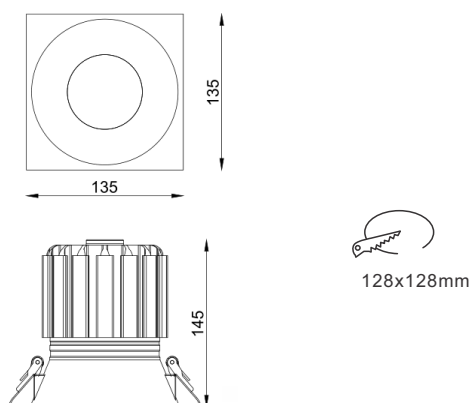

FEATURES

BODY	Die-cast aluminum
FINISH	White, Black, Silver
WORKING VOLTAGE	100-240V 50/60Hz
RATED POWER	24W
RADIANCE ANGLE	16°, 24°, 38°
LAMP LIFE	50,000 hrs
MOUNTING	Ceiling recessed
DIMENSIONS	135x135mm(Cutout 128x128mm)
OPERATION TEMP	-30° C - +50° C
CONTROL	Dali, 0-10V, Triac

ELECTRICAL DATA

POWER CONSUMPTION	24W
SUPPLY VOLTAGE	100-240Vac
COLORS	2700K, 3000K, 4000K, 5000K
CRI	90
LUMEN	80lm/W

DIMENSIONS

- CREE LED Quality
- 240 V AC Working Voltage
- 24W Rated power

ORDERING LOGIC

PRODUCT	WATTAGE	COLOR TEMPERATURE	VOLTAGE	BEAM ANGLE	FINISH
CRL-SQ	24 - 24W	(CT27)	AC - 240VAC	16 - 16°	WH - White
		(CT30)		24 - 24°	BK - Black
		(CT40)		38 - 38°	SL - Silver
		(CT50)			

Sample: CRL-SQ - 24 - CT27 - AC - 16 - WH