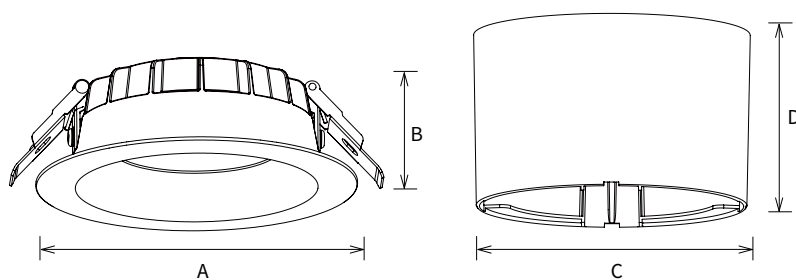

FEATURES

BODY	Die-cast aluminum
FINISH	White, Black
WORKING VOLTAGE	220-240V 50/60Hz
RATED POWER	6/10/13/18/25/35W
RADIANCE ANGLE	90°
LAMP LIFE	50,000 hrs
MOUNTING	Ceiling recessed, or Surface mounted
DIMENSIONS	Ø85x36, Ø110x45, Ø145x52, Ø190x52, Ø228x59mm
OPERATING TEMP	-20° C - +50° C

DIMENSIONS

SIZE CHART

Watt	Size(AxB / CxDmm)	Cutout(mm)
6W	Ø85x36	Ø68-75
10W, 13W	Ø110x45	Ø90x95
13W, 18W	Ø145x52	Ø120-130
18W, 25W	Ø190x52	Ø160-170
18W, 25W, 35W	Ø228x59	Ø200-210

ORDERING LOGIC

PRODUCT	WATTAGE	COLOR TEMPERATURE	VOLTAGE	BEAM ANGLE	FINISH
CRL	6 - 6W	(CT27)	240VAC	90 - 90°	WH - White
	10 - 10W	(CT30)			BK - Black
	13 - 13W	(CT40)			
	18 - 18W	(CT50)			
	25 - 25W				
	35 - 35W				