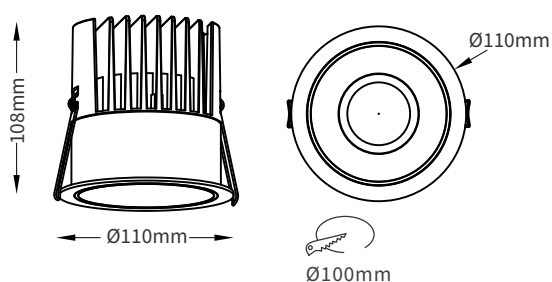

FEATURES

BODY	Body and heat sink in aluminum, Anti-glare optical reflector
MATERIAL	Aluminum
FINISH	White, Black
RATED POWER	15/20W
WORKING VOLTAGE	220-240V 50/60Hz
RADIANCE ANGLE	15°/24°/38°/50°
MOUNTING	Ceiling recessed
CONNECTION	Outdoor rated connections
LAMP LIFE	50,000 Hrs
DIMENSION	Ø110 x 108mm (Cutout Ø100mm)
OPERATING TEMP	-20° C - +50° C
CONTROL	On/Off, Triac, 1-10V, Dali

DIMENSIONS

ACCESSORIES

ORDERING LOGIC

PRODUCT	WATTAGE	COLOR TEMPERATURE	CONTROL	VOLTAGE	BEAM ANGLE	FINISH	ACCESSORIES	
CRL-2	15 - 15W	(CT27)	2700K	ND - Non Dimmable	240VAC	15 - 15°	WH - White	HCL - Honey Combo Louver
		(CT30)	3000K	DA - Dali		24 - 24°	BK - Black	LSL - Linear Spread Lens
	(CT35)	3500K	AN - 0-10V	38 - 38°			SP - Spread Lens	
	(CT40)	4000K	TR - Triac	50 - 50°				

Sample: CRL-2 - 15 - CT27 - ND - 240 - 15 - WH

Note: This product shall not be used for applications where the fixture is exposed to direct sunlight.