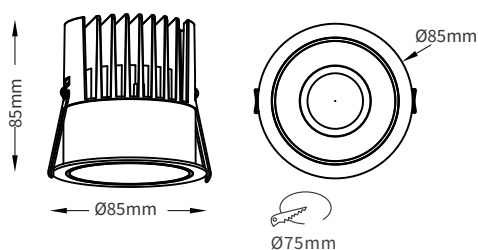

FEATURES

BODY	Body and heat sink in aluminum, Anti-glare optical reflector
MATERIAL	Aluminum
FINISH	White, Black
RATED POWER	8/12W
WORKING VOLTAGE	220-240V 50/60Hz
RADIANCE ANGLE	15°/24°/38°/50°
MOUNTING	Ceiling recessed
CONNECTION	Outdoor rated connections
LAMP LIFE	50,000 Hrs
DIMENSION	Ø85x85mm(Cutout Ø75mm)
OPERATING TEMP	-20° C - +50° C
CONTROL	On/Off, Triac, 1-10V, Dali

DIMENSIONS

ACCESSORIES

ORDERING LOGIC

PRODUCT	WATTAGE	COLOR TEMPERATURE	CONTROL	VOLTAGE	BEAM ANGLE	FINISH	ACCESSORIES
CRL-1	8 - 8W	(CT27) 2700K	ND - Non Dimmable	240VAC	15 - 15°	WH - White	HCL - Honey Combo Louver
	12 - 12W	(CT30) 3000K	DA - Dali		24 - 24°	BK - Black	LSL - Linear Spread Lens
		(CT35) 3500K	AN - 0-10V		38 - 38°		SP - Spread Lens
		(CT40) 4000K	TR - Triac		50 - 50°		

Sample: CRL-1 - 8 - CT27 - ND - 240 - 15 - WH

Note: This product shall not be used for applications where the fixture is exposed to direct sunlight.