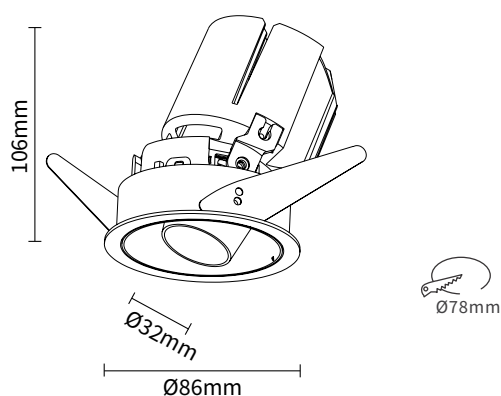

FEATURES

MATERIAL	Aluminum
FINISH	White, Black
RATED POWER	8/10/12/15W
WORKING CURRENT	250mA, 300mA, 350mA, 400mA
BEAM ANGLE	15°, 24°, 38°
MOUNTING	Ceiling recessed
CONNECTION	Indoor rated connections
LAMP LIFE	50,000 Hrs
DIMENSION	Ø86 x 106mm(CutoutØ78mm)
OPERATION TEMP	-30° C - +50° C
CONTROL	On/Off, Dali , Phase, 1-10V, (Bluetooth options)

CREE
LED Quality

250mA, 300mA, 350mA, 400mA
Working Current

8W/10W/12W/15W
Rated power

ELECTRICAL DATA

POWER CONSUMPTION	8/10/12/15W
SUPPLY VOLTAGE	AC 100-240V
COLORS	2700K, 3000K, 4000K, 5000K
CRI	90
LUMEN	404-593 lm @ 3000K 8W, 457-655 lm @ 3000K 10W, 537-774 lm @ 3000K 12W, 576-834 lm @ 3000K 15W

DIMENSIONS

ORDERING LOGIC

PRODUCT	WATTAGE	COLOR TEMPERATURE	BEAM ANGLE	FINISH	IP	REFLECTOR COLOR	CUSTOM
CMY	8 - 8W	(CT27)	2700K	15 - 15°	WH - IP20	WH - White	xx
	10 - 10W	(CT30)	3000K	24 - 24°	BK - IP54	BK - Black	
	12 - 12W	(CT40)	4000K	38 - 38°			
	15 - 15W	(CT50)	5000K				