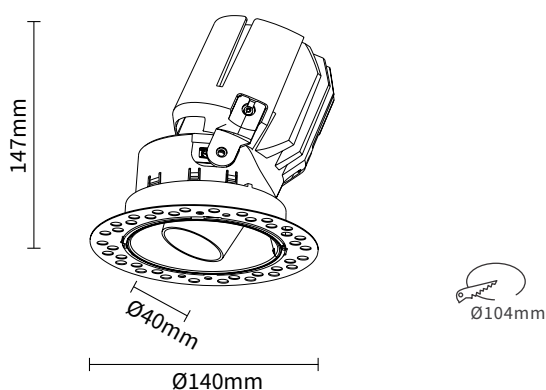

### FEATURES

MATERIAL	Aluminum
FINISH	White, Black
RATED POWER	20/25/30W
WORKING CURRENT	500mA, 600mA, 700mA
BEAM ANGLE	15°, 20°, 32°
MOUNTING	Ceiling recessed
CONNECTION	Indoor rated connections
LAMP LIFE	50,000 Hrs
DIMENSION	Ø140 x 147mm(CutoutØ104mm)
OPERATION TEMP	-30° C - +50° C
CONTROL	On/Off, Dali , Phase, 1-10V, (Bluetooth options)

### DIMENSIONS