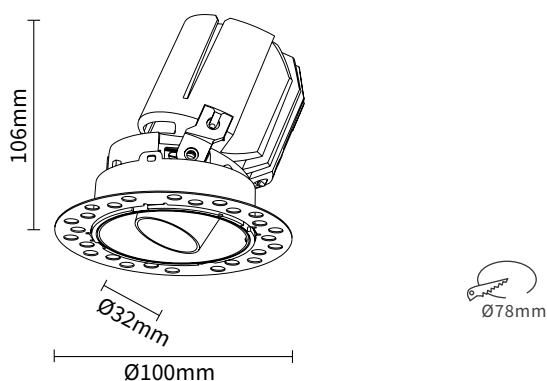

FEATURES

MATERIAL	Aluminum
FINISH	White, Black
RATED POWER	8/10/12/15W
WORKING CURRENT	250mA, 300mA, 350mA, 400mA
BEAM ANGLE	15°, 24°, 38°
MOUNTING	Ceiling recessed
CONNECTION	Indoor rated connections
LAMP LIFE	50,000 Hrs
DIMENSION	Ø100 x 106mm(CutoutØ78mm)
OPERATION TEMP	-30° C - +50° C
CONTROL	On/Off, Dali , Phase, 1-10V, (Bluetooth options)

CREE
LED Quality

250mA, 300mA, 350mA, 400mA
Working Current

8W/10W/12W/15W
Rated power

ELECTRICAL DATA

POWER CONSUMPTION	8/10/12/15W
SUPPLY VOLTAGE	AC 100-240V
COLORS	2700K, 3000K, 4000K, 5000K
CRI	90
LUMEN	404-593 lm @ 3000K 8W, 457-655 lm @ 3000K 10W, 537-774 lm @ 3000K 12W, 576-834 lm @ 3000K 15W

DIMENSIONS

ORDERING LOGIC

PRODUCT	WATTAGE	COLOR TEMPERATURE	BEAM ANGLE	FINISH	IP	REFLECTOR COLOR	CUSTOM
CMY-TL	8 - 8W	(CT27)	2700K	15 - 15°	WH - White	20 - IP20	WH - White
	10 - 10W	(CT30)	3000K	24 - 24°	BK - Black	54 - IP54	BK - Black
	12 - 12W	(CT40)	4000K	38 - 38°			
	15 - 15W	(CT50)	5000K				