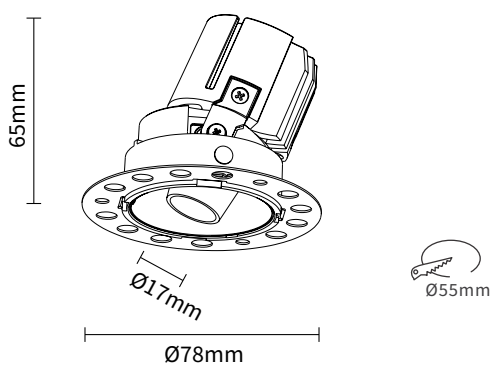

FEATURES

MATERIAL	Aluminum
FINISH	White, Black
RATED POWER	5/7W
WORKING CURRENT	350mA, 500mA
BEAM ANGLE	15°, 24°
MOUNTING	Ceiling recessed
CONNECTION	Indoor rated connections
LAMP LIFE	50,000 Hrs
DIMENSION	Ø78 x 65mm(CutoutØ55mm)
OPERATION TEMP	-30° C - +50° C
CONTROL	On/Off, Dali , Phase, 1-10V, (Bluetooth options)

CREE
LED Quality

350mA, 500mA
Working Current

5W / 7W
Rated power

ELECTRICAL DATA

POWER CONSUMPTION	5/7W
SUPPLY VOLTAGE	AC 100-240V
COLORS	2700K, 3000K, 4000K, 5000K
CRI	90
LUMEN	234-257 lm @ 3000K 5W, 310-342 lm @ 3000K 7W

DIMENSIONS

ORDERING LOGIC

PRODUCT	WATTAGE	COLOR TEMPERATURE	BEAM ANGLE	FINISH	IP	REFLECTOR COLOR	CUSTOM
CMY-TL	5 - 5W	(CT27) 2700K	15 - 15°	WH - White	20 - IP20	WH - White	xx
	7 - 7W	(CT30) 3000K	24 - 24°	BK - Black	54 - IP54	BK - Black	
		(CT40) 4000K					
		(CT50) 5000K					