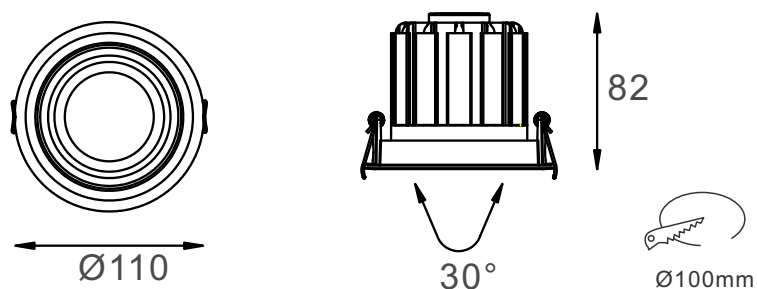

FEATURES

| | |
|-----------------|----------------------------------|
| FINISH | White, Black, Silver |
| WORKING VOLTAGE | 100-240V ac |
| RATED POWER | 15W |
| RADIANCE ANGLE | 15°, 24°, 38°, 60° |
| LAMP LIFE | 50,000 hrs |
| MOUNTING | Ceiling recessed |
| CONNECTION | Indoor rated connections |
| DIMENSIONS | Ø110 x 82mm (cutout Ø100mm) |
| OPERATION TEMP | -30° C - +50° C |
| CONTROL | DALI, 0-10V, Triac, Non-Dimmable |

DIMENSIONS

ORDERING LOGIC

| PRODUCT | WATTAGE | COLOR TEMPERATURE | BEAM ANGLE | FINISH | ACCESSORIES | CUSTOM |
|---------|----------|-------------------|------------|----------|-------------|--------------------|
| SNY-A | 15 - 15W | (CT27) | 2700K | 15 - 15° | WH - White | FG - Frosted Glass |
| | | (CT30) | 3000K | 24 - 24° | BK - Black | CG - Clear Glass |
| | | (CT40) | 4000K | 38 - 38° | SL - Silver | |
| | | (CT50) | 5000K | 60 - 60° | | |
| | | | | | | xx |