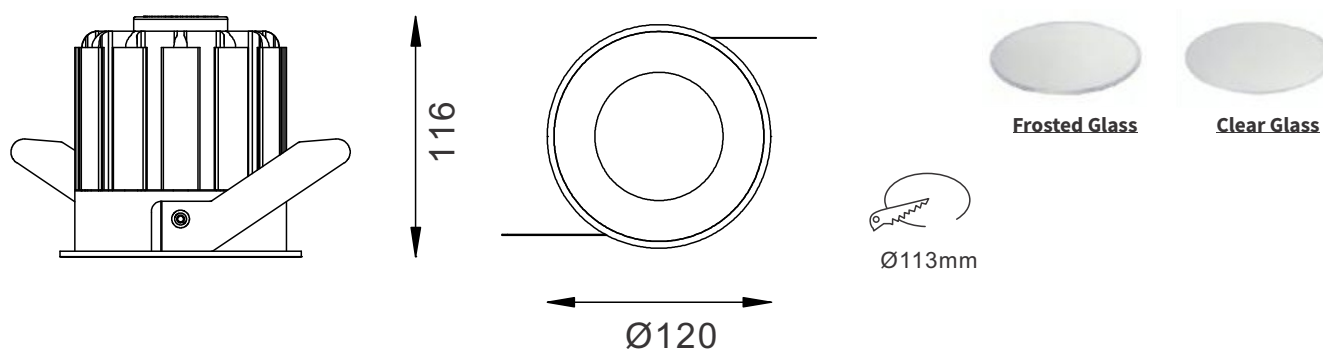

## SNY

Mono IP40 CE

YYZ Symphony is a type of recessed LED downlight with quality aluminum body in powder coated, with multiple reflecting angles of anti-dazzle reflector for selection and with excellent heat sink capability. These recessed ceiling-mounted downlights with symmetrical light distribution to achieve an effective task or ambient lighting and are applicable in areas like supermarket, chain stores, shopping malls, villas, hotels, halls.

### FEATURES

FINISH	White, Black, Silver
WORKING CURRENT	800mA
RATED POWER	30W
RADIANCE ANGLE	15°, 24°, 38°, 60°
LAMP LIFE	50,000 hrs
MOUNTING	Ceiling recessed
CONNECTION	Indoor rated connections
DIMENSIONS	Ø120 x 116mm (cutout Ø113mm)
OPERATING TEMP	-30° C - +50° C
CONTROL	Non-Dimmable, DALI, 0-10V

### DIMENSIONS