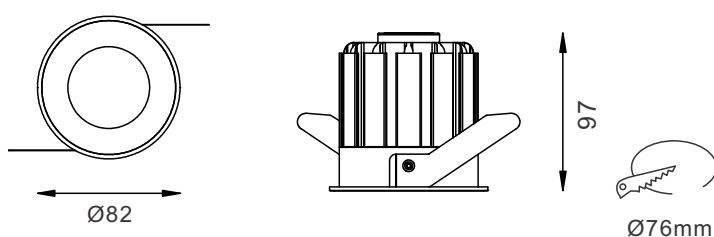

FEATURES

FINISH	White, Black, Silver
WORKING CURRENT	350mA
RATED POWER	22W
RADIANCE ANGLE	15°, 24°, 38°, 60°
LAMP LIFE	50,000 hrs
MOUNTING	Ceiling recessed
CONNECTION	Indoor rated connections
DIMENSIONS	Ø82 x 97mm (cutout Ø76mm)
OPERATING TEMP	-30° C - +50° C
CONTROL	Non-Dimmable, DALI, 0-10V

CREE
LED Quality

350mA
Working Current

22W
Rated power

ELECTRICAL DATA

POWER CONSUMPTION	22W
SUPPLY VOLTAGE	220-240V ac
COLORS	2700K, 3000K, 4000K, 5000K
CRI	90+
LUMEN	96 lm/W

DIMENSIONS

ORDERING LOGIC

PRODUCT	WATTAGE	COLOR TEMPERATURE	BEAM ANGLE	FINISH	CUSTOM	
SNY	22 - 22W	(CT27)	2700K	15 - 15°	WH - White	xx
		(CT30)	3000K	24 - 24°	BK - Black	
		(CT40)	4000K	38 - 38°	SL - Silver	
		(CT50)	5000K	60 - 60°		