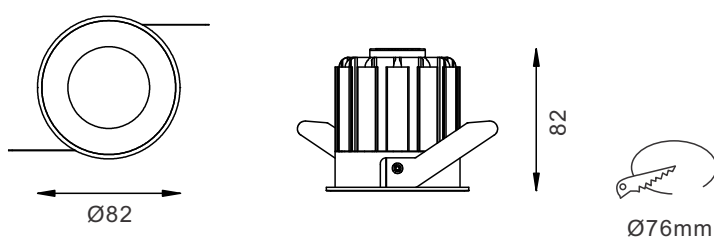

FEATURES

FINISH	White, Black, Silver
WORKING CURRENT	350mA
RATED POWER	15W
RADIANCE ANGLE	15°, 24°, 38°, 60°
LAMP LIFE	50,000 hrs
MOUNTING	Ceiling recessed
CONNECTION	Indoor rated connections
DIMENSIONS	Ø82 x 82mm (cutout Ø76mm)
OPERATING TEMP	-30° C - +50° C
CONTROL	Non-Dimmable, DALI, 0-10V

CREE LED Quality

350mA Working Current

15W Rated power

ELECTRICAL DATA

POWER CONSUMPTION	15W
SUPPLY VOLTAGE	220-240V ac
COLORS	2700K, 3000K, 4000K, 5000K
CRI	90+
LUMEN	96 lm/W

DIMENSIONS

ORDERING LOGIC

PRODUCT	WATTAGE	COLOR TEMPERATURE	BEAM ANGLE	FINISH	CUSTOM	
SNY	15 - 15W	(CT27)	2700K	15 - 15°	WH - White	xx
		(CT30)	3000K	24 - 24°	BK - Black	
		(CT40)	4000K	38 - 38°	SL - Silver	
		(CT50)	5000K	60 - 60°		