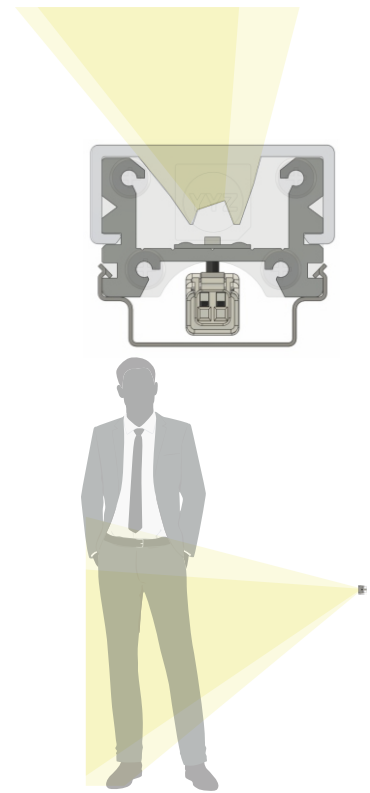

LFA - ASYMMETRICAL SPEC SHEET

LFA-O-7.0

Our LFA series linear LED light fixtures are a simple, yet elegant solution for wall washing and grazing applications where crisp, single color light is desired along a floor, wall or ceiling. LFA series in particular uses an asymmetric lens to create a focus beam on one side. This allows the product to be installed along edge of a surface for a throw beyond the illuminated plane.

FEATURES

OPERATING VOLTAGE	24 Volts DC
OPERATING TEMPERATURE	-20°C to 60°C
LED QUANTITY	700/m
BEAM ANGLE	Asymmetrical
FIXTURE CONNECTION	IP Rated Connector
AVAILABLE IP RATING	IP-66
MAXIMUM DAISY CHAIN	10ft / 3m
CRI	95
LED	High Density LED Light Engine

700 LEDs / m
LED Quantity

24 VOLTS DC
Operating Voltage

7W/ft
Rated Power

ELECTRICAL DATA

LUMEN (3000K)	480 lm/ ft (1574 lm/ m)
RATED POWER	23W/m (7W/ft)
MAX BENDING RADIUS	Rmin = 20mm

COLOR TEMPERATURE DATA

Asymmetrical Beam

DIMENSIONS

LFA - ASYMMETRICAL SPEC SHEET

LFA-O-7.0

ORDERING LOGIC

PRODUCT SERIES	TYPE	POWER	COLOR TEMPERATURE	LENGTH	BEAM ANGLE	MOUNTING	CONNECTOR	ACCESSORIES
LFA	O - OUTDOOR	7.0W - 7.0WATTS	(CT 22) 2200K (CT 27) 2700K (CT 30) 3000K (CT 35) 3500K (CT 40) 4000K (CT 50) 5000K	12 - 12inch /300mm 24 - 24inch /600mm 36 - 36inch /900mm 48 - 48inch /1200mm	AS - ASYMMETRICAL	MC - MOUNTING CLIP	IP - IP CONNECTOR	N - NONE L - LOUVER V - VISOR