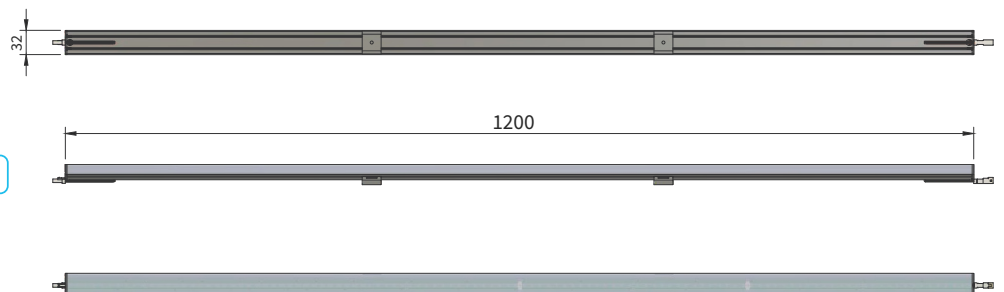

LFA - ASYMMETRICAL SPEC SHEET

LFA-O-7.0

Our LFA series linear LED light fixtures are a simple, yet elegant solution for wall washing and grazing applications where crisp, single color light is desired along a floor, wall or ceiling. LFA series in particular uses an asymmetric lens to create a focus beam on one side. This allows the product to be installed along edge of a surface for a throw beyond the illuminated plane.

FEATURES

OPERATING VOLTAGE	24 Volts DC
OPERATING TEMPERATURE	-20°C to 60°C
LED QUANTITY	700/m
BEAM ANGLE	Asymmetrical
FIXTURE CONNECTION	IP Rated Connector
AVAILABLE IP RATING	IP-66
MAXIMUM DAISY CHAIN	10ft / 3m
CRI	95
LED	High Density LED Light Engine

700 LEDs / m
LED Quantity

24 VOLTS DC
Operating Voltage

7W/ft
Rated Power

ELECTRICAL DATA

LUMEN (3000K)	480 lm/ ft (1574 lm/ m)
RATED POWER	23W/m (7W/ft)
MAX BENDING RADIUS	Rmin = 20mm

COLOR TEMPERATURE DATA

Asymmetrical Beam

DIMENSIONS

LFA - ASYMMETRICAL SPEC SHEET

LFA-O-7.0

ORDERING LOGIC

PRODUCT SERIES	TYPE	POWER	COLOR TEMPERATURE	LENGTH	BEAM ANGLE	MOUNTING	CONNECTOR	ACCESSORIES
LFA	O - OUTDOOR	7.0W - 7.0WATTS	(CT 22) 2200K (CT 27) 2700K (CT 30) 3000K (CT 35) 3500K (CT 40) 4000K (CT 50) 5000K	12 - 12inch /300mm 24 - 24inch /600mm 36 - 36inch /900mm 48 - 48inch /1200mm	AS - ASYMMETRICAL	MC - MOUNTING CLIP	IP - IP CONNECTOR	N - NONE L - LOUVER V - VISOR