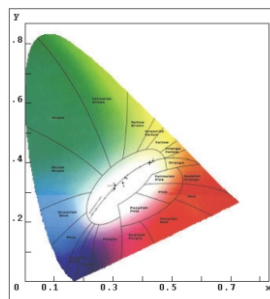

White	Efficacy lm/W	Lumens/ft	Lumens/m
2200K	62	427.1 lm	1401 lm
2500K	63	433.3lm	1421 lm
2700K	64	438.5 lm	1438 lm
3000K	70	480.0 lm	1574 lm
3500K	71	486.2 lm	1595 lm
4000K	72	493.4 lm	1618 lm
5000K	72	493.4 lm	1618 lm

Asymmetrical Beam

DIMENSIONS

LFA - ASYMMETRICAL SPEC SHEET

LFA-O-7.0

ORDERING LOGIC

PRODUCT SERIES	TYPE	POWER	COLOR TEMPERATURE	LENGTH	BEAM ANGLE	MOUNTING	CONNECTOR	ACCESSORIES
LFA	O - OUTDOOR	7.0W - 7.0WATTS	(CT 22) 2200K (CT 27) 2700K (CT 30) 3000K (CT 35) 3500K (CT 40) 4000K (CT 50) 5000K	12 - 12inch /300mm 24 - 24inch /600mm 36 - 36inch /900mm 48 - 48inch /1200mm	AS - ASYMMETRICAL	MC - MOUNTING CLIP	IP - IP CONNECTOR	N - NONE L - LOUVER V - VISOR

Sample: LFA-O-7.0W-CT30-12-AS-MC-IP-N

MOUNTING CLIP

OPTIONAL ACCESSORIES

DIAGRAM

Polar Curve

CEIE 1931 Chromaticity Diagram

Spectral Radiant Flux VS Wavelength