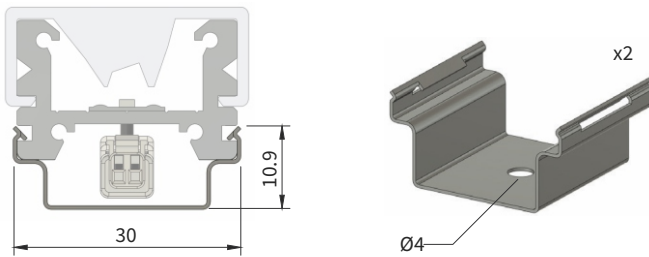

LFA - ASYMMETRICAL SPEC SHEET

LFA-O-7.0

ORDERING LOGIC

PRODUCT SERIES	TYPE	POWER	COLOR TEMPERATURE	LENGTH	BEAM ANGLE	MOUNTING	CONNECTOR	ACCESSORIES
LFA	O - OUTDOOR	7.0W - 7.0WATTS	(CT 22) 2200K (CT 27) 2700K (CT 30) 3000K (CT 35) 3500K (CT 40) 4000K (CT 50) 5000K	12 - 12inch /300mm 24 - 24inch /600mm 36 - 36inch /900mm 48 - 48inch /1200mm	AS - ASYMMETRICAL	MC - MOUNTING CLIP	IP - IP CONNECTOR	N - NONE L - LOUVER V - VISOR

Sample: LFA-O-7.0W-CT30-12-AS-MC-IP-N

MOUNTING CLIP