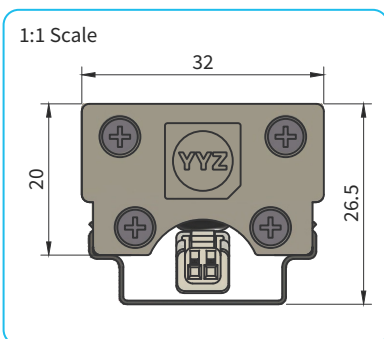

FEATURES

OPERATING VOLTAGE	24 Volts DC
OPERATING TEMPERATURE	-20°C to 60°C
LED QUANTITY	700/m
BEAM ANGLE	Asymmetrical
FIXTURE CONNECTION	IP Rated Connector
AVAILABLE IP RATING	IP-66
MAXIMUM DAISY CHAIN	10ft / 3m
CRI	95
LED	High Density LED Light Engine

700 LEDs / m
LED Quantity

24 VOLTS DC
Operating Voltage

7W/ft
Rated Power

ELECTRICAL DATA

LUMEN (3000K)	480 lm/ ft (1574 lm/ m)
RATED POWER	23W/m (7W/ft)
MAX BENDING RADIUS	Rmin = 20mm

COLOR TEMPERATURE DATA

Asymmetrical Beam

DIMENSIONS

LFA - ASYMMETRICAL SPEC SHEET

LFA-O-7.0

ORDERING LOGIC

PRODUCT SERIES	TYPE	POWER	COLOR TEMPERATURE	LENGTH	BEAM ANGLE	MOUNTING	CONNECTOR	ACCESSORIES
LFA	O - OUTDOOR	7.0W - 7.0WATTS	(CT 22) 2200K (CT 27) 2700K (CT 30) 3000K (CT 35) 3500K (CT 40) 4000K (CT 50) 5000K	12 - 12inch /300mm 24 - 24inch /600mm 36 - 36inch /900mm 48 - 48inch /1200mm	AS - ASYMMETRICAL	MC - MOUNTING CLIP	IP - IP CONNECTOR	N - NONE L - LOUVER V - VISOR