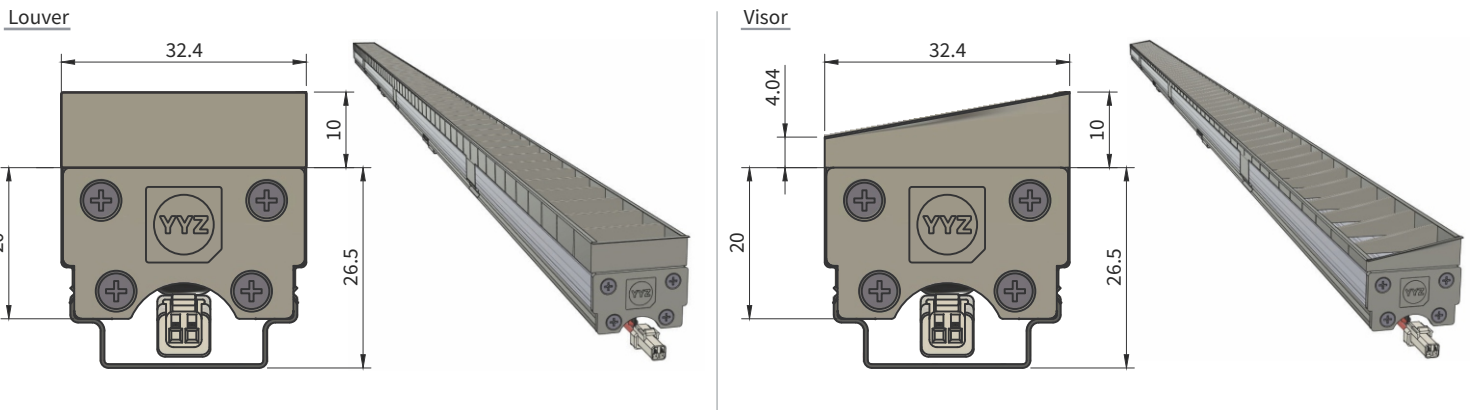

OPTIONAL ACCESSORIES