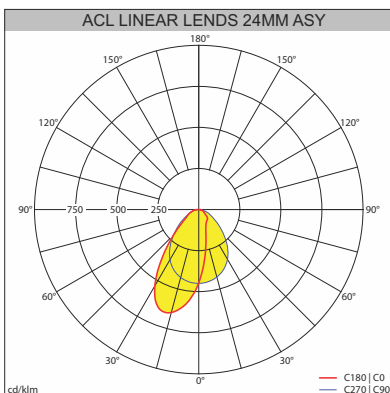

White	Efficacy lm/W	Lumens/ft	Lumens/m
2200K	62	427.1 lm	1401 lm
2500K	63	433.3lm	1421 lm
2700K	64	438.5 lm	1438 lm
3000K	70	480.0 lm	1574 lm
3500K	71	486.2 lm	1595 lm
4000K	72	493.4 lm	1618 lm
5000K	72	493.4 lm	1618 lm

Asymmetrical Beam

DIMENSIONS

LFA - ASYMMETRICAL SPEC SHEET

LFA-O-7.0

ORDERING LOGIC

PRODUCT SERIES	TYPE	POWER	COLOR TEMPERATURE	LENGTH	BEAM ANGLE	MOUNTING	CONNECTOR	ACCESSORIES
LFA	O - OUTDOOR	7.0W - 7.0WATTS	(CT 22) 2200K (CT 27) 2700K (CT 30) 3000K (CT 35) 3500K (CT 40) 4000K (CT 50) 5000K	12 - 12inch /300mm 24 - 24inch /600mm 36 - 36inch /900mm 48 - 48inch /1200mm	AS - ASYMMETRICAL	MC - MOUNTING CLIP	IP - IP CONNECTOR	N - NONE L - LOUVER V - VISOR

Sample: LFA-O-7.0W-CT30-12-AS-MC-IP-N

MOUNTING CLIP

OPTIONAL ACCESSORIES

DIAGRAM

Polar Curve

CEIE 1931 Chromaticity Diagram

Spectral Radiant Flux VS Wavelength