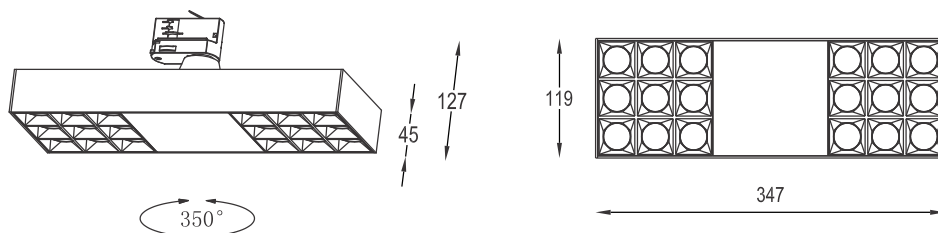

### FEATURES

FINISH	BLACK, WHITE
WORKING VOLTAGE	220-240V 50/60Hz
RATED POWER	36/42W
DISTRIBUTION	12°, 24°, 38°, 50°, 50°x50°, 70°x70°, 90°x90°, 35°x70°
LAMP LIFE	50,000 HRS
MOUNTING	TRACK MOUNTED
DIMENSIONS	358x119x45mm
OPERATING TEMP	-20° C - +50° C
CONTROL	ON/OFF, 1-10V, DALI

### DIMENSIONS