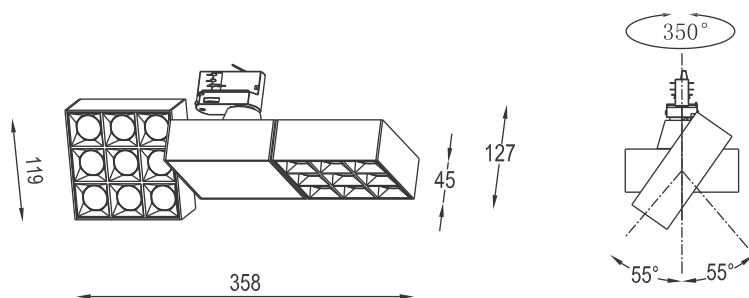

### FEATURES

FINISH	BLACK, WHITE
WORKING VOLTAGE	220-240V 50/60Hz
RATED POWER	36/42W
DISTRIBUTION	12°, 24°, 38°, 50°, 50°x50°, 70°x70°, 90°x90°, 35°x70°
LAMP LIFE	50,000 HRS
MOUNTING	TRACK MOUNTED
DIMENSIONS	358x119x45mm
OPERATING TEMP	-20° C - +50° C
CONTROL	ON/OFF, 1-10V, DALI

### DIMENSIONS