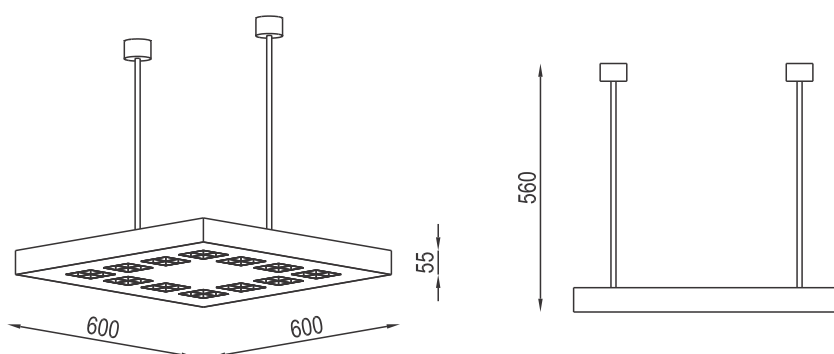

IRIS PENDANT SQUARE

IRS-PS

Mono IP20 **CE**

YYZ Iris is a direct LED luminaire with wide range of modular optic within a single fixture that can be combined to produce different light distribution to appeal diverse architectural illumination requirements. It is with artistic design, wide beam UGR<19 and is applicable in areas like buildings, office, shopping mall and educational lighting.

FEATURES

FINISH	BLACK, WHITE, GREY
WORKING VOLTAGE	220-240V 50/60Hz
RATED POWER	28/36/44W
DISTRIBUTION	WIDE
LAMP LIFE	50,000 HRS
MOUNTING	HANGING
DIMENSIONS	600x600x55mm
OPERATING TEMP	-20° C - +50° C
CONTROL	ON/OFF, 1-10V, DALI

ELECTRICAL DATA

POWER CONSUMPTION	28/36/44W
SUPPLY VOLTAGE	220-240VAC
COLORS	3000K, 4000K, 5000K
CRI	80+
LUMEN	95lm/W

DIMENSIONS

ORDERING LOGIC

PRODUCT	WATTAGE	COLOR TEMPERATURE	CONTROL	VOLTAGE	OPTIC	FINISH	CUSTOM	
IRS-PS	28 - 28W	(CT30)	3000K	240VAC	W - Wide	BK - Black	xx	
	36 - 36W	(CT40)	4000K			1-10V		WH - White
	44 - 44W	(CT50)	5000K			DALI		GR - Grey