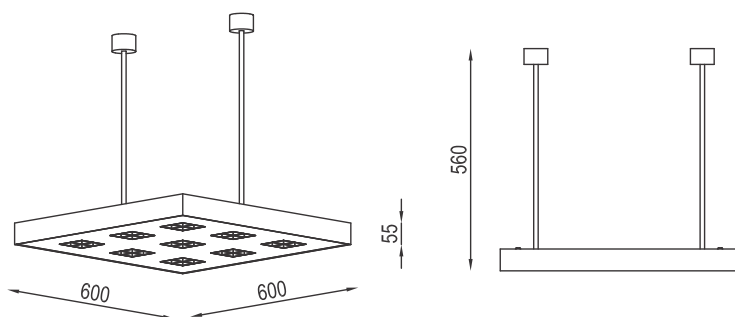

IRIS PENDANT SQUARE

IRS-PS

Mono IP20 CE

YYZ Iris is a direct LED luminaire with wide range of modular optic within a single fixture that can be combined to produce different light distribution to appeal diverse architectural illumination requirements. It is with artistic design, wide beam UGR<19 and is applicable in areas like buildings, office, shopping mall and educational lighting.

FEATURES

FINISH	BLACK, WHITE, GREY
WORKING VOLTAGE	220-240V 50/60Hz
RATED POWER	28/36W
DISTRIBUTION	WIDE
LAMP LIFE	50,000 HRS
MOUNTING	HANGING
DIMENSIONS	600x600x55mm
OPERATING TEMP	-20° C - +50° C
CONTROL	ON/OFF, 1-10V, DALI

ELECTRICAL DATA

POWER CONSUMPTION	28/36W
SUPPLY VOLTAGE	220-240VAC
COLORS	3000K, 4000K, 5000K
CRI	80+
LUMEN	95lm/W

DIMENSIONS

ORDERING LOGIC

PRODUCT	WATTAGE	COLOR TEMPERATURE	CONTROL	VOLTAGE	OPTIC	FINISH	CUSTOM
IRS-PS	28 - 28W	(CT30)	3000K	ON/OFF	240VAC	W - White	xx
	36 - 36W	(CT40)	4000K	1-10V			
		(CT50)	5000K	DALI			