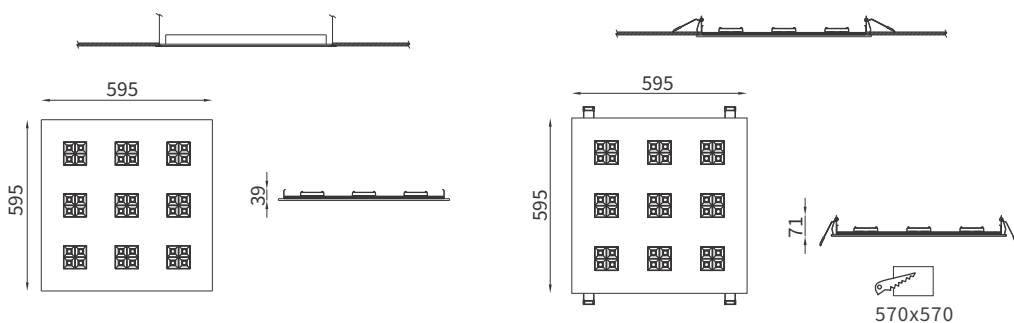

## IRS-RS

Mono IP20 CE

YYZ Iris is a direct LED luminaire with wide range of modular optic within a single fixture that can be combined to produce different light distribution to appeal diverse architectural illumination requirements. It is with artistic design, wide beam UGR<19 and is applicable in areas like buildings, office, shopping mall and educational lighting.

### FEATURES

FINISH	BLACK, WHITE, GREY
WORKING VOLTAGE	220-240V 50/60Hz
RATED POWER	28/36W
DISTRIBUTION	WIDE
LAMP LIFE	50,000 HRS
MOUNTING	CEILING RECESSED
DIMENSIONS	595x595x39, 71mm
OPERATING TEMP	-20° C - +50° C
CONTROL	ON/OFF, 1-10V, DALI

### DIMENSIONS