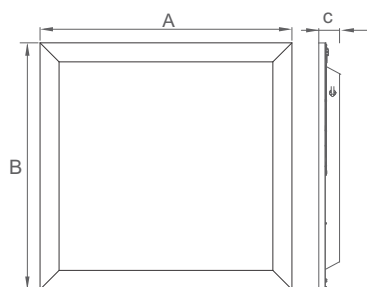

### FEATURES

MATERIAL	Aluminum(Frame)
FINISH	White
RATED POWER	36/42W
WORKING VOLTAGE	200-240Vac
RADIANCE ANGLE	120°
OPTICS MATERIALS	PMMA(Lens)+PS(Diffuser)
MOUNTING	Ceiling recessed, Surface mount, Pendant
CONNECTION	Indoor rated connections
LAMP LIFE	50,000 hrs
DIMENSION	595mm x 595mm x 32mm
OPERATING TEMP	-15° C - +50° C
CONTROL	On/Off, Dimming

### DIMENSIONS

A	B	C
595	595	32