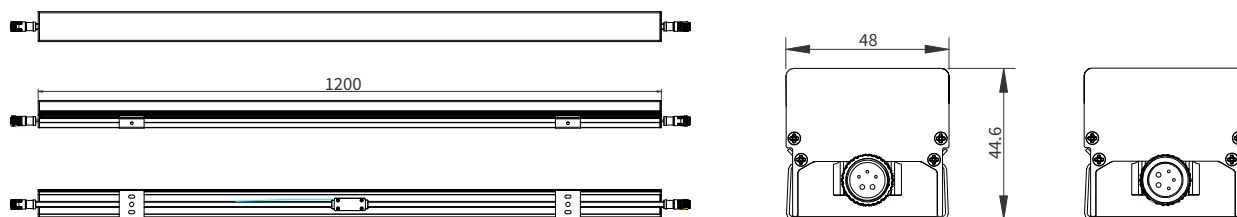

VERTEX-D48

VTX-D48 RGB/RGBW

YYZ VETREX D48 series high brightness and easy installation for architectural outdoor solution, used milky diffuse cover and alum end cap, build in DMX512 module and auto-programming. The modular system available in 600mm, 900mm or 1200mm lengths and can be customized as per project's requirement Two installation way can be selected, mounting clip and adjustable brackets. All cables can be hidden into channel, IP67-rated, UV resistant and designed to withstand outdoor element, applicable for various architectural environment.

FEATURES

LED QUANTITY	96 LED(1200MM), 72 LED (900MM), 48 LED (600MM)
FINISH	MACHINED ALUMINUM
WORKING VOLTAGE	24/48V DC
RATED POWER	20W (1200MM) /15W (900MM) /10W (600 MM)
BEAM ANGLE	120°
AVAILABLE LENGTH	600MM, 900MM, 1200MM
MOUNTING	SURFACE MOUNTING
OPTIC	MILKY PC COVER
DIMENSIONS	1200MM(L) x 48MM(W)x 44.6MM(H)
OPERATION TEMP	-35° C - +50° C
STORAGE TEMP	-20° C - +60° C
LAMP LIFE	50000 HRS
BODY COLOR	BLACK, LIGHT BLUE, GRAY, GOLD, WHITE, CUSTOM
CONTROL	DMX

ELECTRICAL DATA

POWER CONSUMPTION	20/15/10W
SUPPLY VOLTAGE	24, 48 DC VOLTS
COLORS	RGB, RGBW
CRI	80+
LUMEN	25-35lm/W @ RGB

DIMENSION

ORDERING LOGIC

PRODUCT	OPTIC	CONTROL	COLOR TEMPERATURE	VOLTAGE	FIXTURE LENGTH	BODY COLOR	CUSTOM
VTX-D48	120 - 120°	DM - DMX	(RGB) RGB	24 - 24VDC	600 - 600mm (48 LEDS)	BK - BLACK	XX
			(RGBW) RGBW	48 - 48VDC	900 - 900mm (72 LEDS)	LB - LIGHT BLUE	
					1200 - 1200mm (96 LEDS)	GR - GRAY	
					XX - CUSTOM	GL - GOLD	
						WH - WHITE	
						XX - CUSTOM	