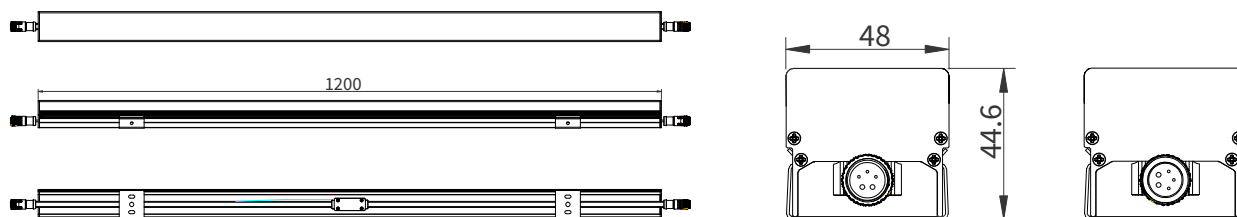

VERTEX-D48

VTX-D48 Mono

YYZ VETREX D48 series high brightness and easy installation for architectural outdoor solution, used milky diffuse cover and alum end cap, build in DMX512 module and auto-programming. The modular system available in 600mm, 900mm or 1200mm lengths and can be customized as per project's requirement Two installation way can be selected, mounting clip and adjustable brackets. All cables can be hidden into channel, IP67-rated, UV resistant and designed to withstand outdoor element, applicable for various architectural environment.

FEATURES

LED QUANTITY	96 LED(1200MM), 72 LED (900MM), 48 LED (600MM)
FINISH	MACHINED ALUMINUM
WORKING VOLTAGE	24/48V DC
RATED POWER	20W (1200MM) /15W (900MM) /10W (600 MM)
BEAM ANGLE	120°
AVAILABLE LENGTH	600MM, 900MM, 1200MM
MOUNTING	SURFACE MOUNTING
OPTIC	MILKY PC COVER
DIMENSIONS	1200MM(L) x 48MM(W)x 44.6MM(H)
OPERATION TEMP	-35° C - +50° C
STORAGE TEMP	-20° C - +60° C
LAMP LIFE	50000 HRS
BODY COLOR	BLACK, LIGHT BLUE, GRAY, GOLD, WHITE, CUSTOM
CONTROL	ON/OFF, DALI, DMX

ELECTRICAL DATA

POWER CONSUMPTION	20/15/10W
SUPPLY VOLTAGE	24, 48 DC VOLTS
COLORS	2700K, 3000K, 4000K
CRI	80+
LUMEN	56-95lm/W @ 4000K

DIMENSION

ORDERING LOGIC

PRODUCT	OPTIC	CONTROL	COLOR TEMPERATURE	VOLTAGE	FIXTURE LENGTH	BODY COLOR	CUSTOM	
VTX-D48	120 - 120°	ND	- ON/OFF	(CT27) 2700K	24 - 24VDC	600 - 600mm (48 LEDS)	BK - BLACK	XX
		DA	- DALI	(CT30) 3000K	48 - 48VDC	900 - 900mm (72 LEDS)	LB - LIGHT BLUE	
		DM	- DMX	(CT40) 4000K		1200 - 1200mm (96 LEDS)	GR - GRAY	
				(CTXX) CUSTOM		XX - CUSTOM	GL - GOLD	
							WH - WHITE	
							XX - CUSTOM	