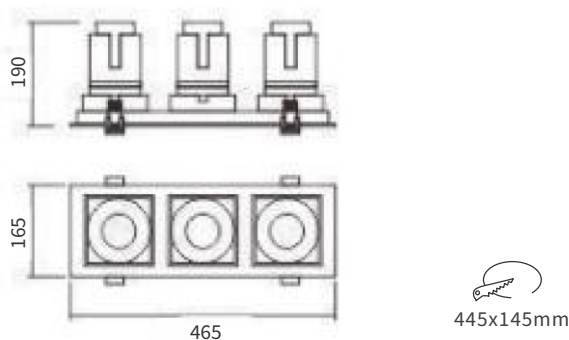

FEATURES

FINISH	WHITE, BLACK
WORKING VOLTAGE	24V DC
RATED POWER	3x40W, 3x50W, 3x60W
BEAM ANGLE	15°, 24°, 38°, 45°, 60°
LAMP LIFE	50,000 HRS
MOUNTING	CEILING RECESSED
CONNECTION	INDOOR RATED CONNECTIONS
DIMENSIONS	L315xW165xH190mm(Cutout 295x145mm)
OPERATION TEMP	-20° C - +50° C
CONTROL	ON/OFF

DIMENSIONS

ORDERING LOGIC

PRODUCT	WATTAGE	COLOR TEMPERATURE	VOLTAGE	BEAM ANGLE	FINISH	CUSTOM	
GLE-3	120 - 3x40W	(CT27)	2700K	DC - 24V DC	15 - 15°	WH - White	xx
	150 - 3x50W	(CT30)	3000K		24 - 24°	BK - Black	
	180 - 3x60W	(CT40)	4000K		38 - 38°		
		(CT60)	6000K		45 - 45°		
					60 - 60°		