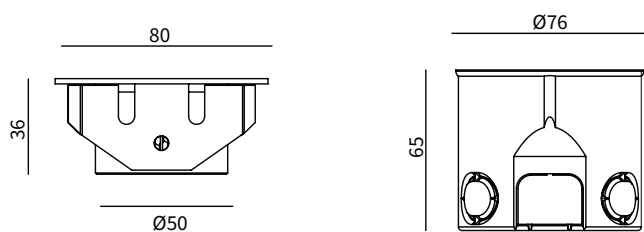

FEATURES

HOUSING	Stainless steel
FINISH	Ss316 Brushed
RATED POWER	3W
WORKING VOLTAGE	AC/DC12V
RADIANCE ANGLE	40°
MOUNTING	Wall recessed
LAMP LIFE	50,000 hrs
DIMENSIONS	80x80x36mm(Cutout 78x78mm)
OPERATION TEMP	-30° C - +50° C
CONTROL	On/Off

V AC/12V DC
Working Voltage

W 3W
Rated power

ELECTRICAL DATA

RATED POWER	3W
COLORS	2700K, 3000K, 4000K, 6000K, Red, Green, Blue, Amber
CRI	80
LUMEN OUTPUT	82lm

DIMENSION

ORDERING LOGIC

PRODUCT SERIES	POWER	COLOR TEMPERATURE	DRIVER	BODY COLOR	ACCESSORIES	
STP.3Q	3 - 3W	(CT27)	2700K	ND - Non Dimmable	SS - Stainless steel	XXX
		(CT30)	3000K			
		(CT40)	4000K			
		(CT60)	6000K			
		(RD)	Red			
		(GR)	Green			
		(BL)	Blue			
		(AM)	Amber			