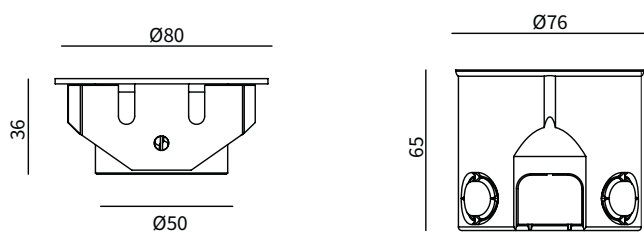

FEATURES

HOUSING	Stainless steel
FINISH	Ss316 Brushed
RATED POWER	3W
WORKING VOLTAGE	AC/DC12V
RADIANCE ANGLE	40°
MOUNTING	Wall recessed
LAMP LIFE	50,000 hrs
DIMENSIONS	Ø80x36mm(Cutout Ø78mm)
OPERATION TEMP	-30° C - +50° C
CONTROL	On/Off

V AC/12V DC
Working Voltage

W 3W
Rated power

ELECTRICAL DATA

RATED POWER	3W
COLORS	2700K, 3000K, 4000K, 6000K, Red, Green, Blue, Amber
CRI	80
LUMEN OUTPUT	82lm

DIMENSION

ORDERING LOGIC

PRODUCT SERIES	POWER	COLOR TEMPERATURE	DRIVER	BODY COLOR	ACCESSORIES	
STP.3R	3 - 3W	(CT27)	2700K	ND - Non Dimmable	SS - Stainless steel	XXX
		(CT30)	3000K			
		(CT40)	4000K			
		(CT60)	6000K			
		(RD)	Red			
		(GR)	Green			
		(BL)	Blue			
		(AM)	Amber			