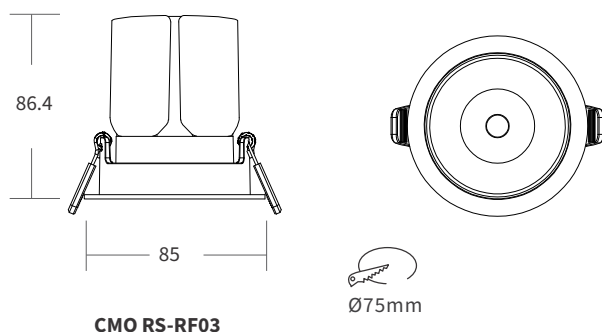

DIMENSIONS

ORDERING LOGIC

PRODUCT	WATTAGE	COLOR TEMPERATURE	CONTROL	CURRENT	BEAM ANGLE	CRI	FINISH	ACCESSORY	CUSTOM
CMO RS-RF03	9 - 9W	(CT27)	2700K	250 - 250mA(9W)	15 - 15°	80 - 80	WH - White	HC - Honey Comb	xx
	13 - 13W	(CT30)	3000K	350 - 350mA(13W)	24 - 24°	90 - 90		SL - Soft Lens	
		(CT40)	4000K		38 - 38°				
					55 - 55°				
			AN - 1-10V						
			DA - DALI						

Sample: CMO RS-RF03-9-CT27-ND-250-15-80-WH-HC-XX