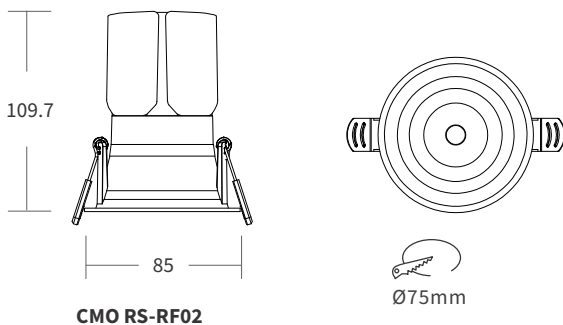

FEATURES

LED QUANTITY	1 Led
FINISH	White
WORKING CURRENT	250mA (9W), 350mA (13W)
RATED POWER	9/13W
RADIANCE ANGLE	15°, 24°, 38°, 55°
LAMP LIFE	50,000 hrs
MOUNTING	Ceiling recessed
CONNECTION	Indoor rated connections
DIMENSIONS	Ø75 x 102.4mm , 75x75mm
OPERATION TEMP	-20° C - +50° C
CONTROL	On/Off, Phase, 1-10V, Dali

- CREE LED Quality
- 240 V AC Working Voltage
- 9/13W Rated power

ELECTRICAL DATA

POWER CONSUMPTION	9/13W
SUPPLY VOLTAGE	220-240V ac
COLORS	2700K, 3000K, 4000K
CRI	80, 90
LUMEN	80lm/W

DIMENSIONS

ORDERING LOGIC