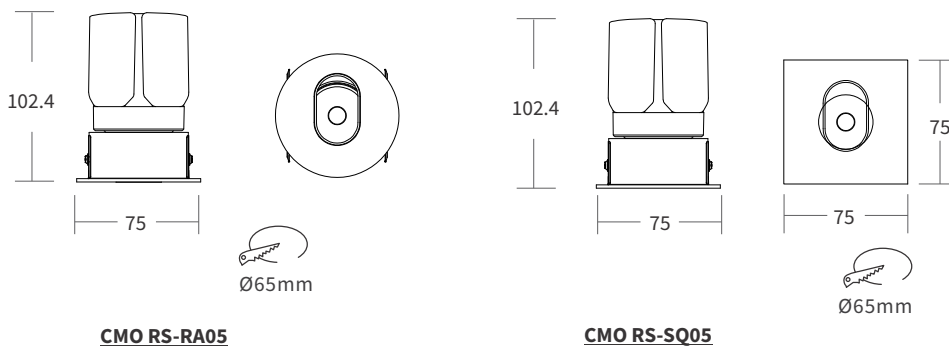

FEATURES

LED QUANTITY	1 Led
FINISH	White
WORKING CURRENT	250mA (9W), 350mA (13W)
RATED POWER	9/13W
RADIANCE ANGLE	15°, 24°, 38°, 55°
LAMP LIFE	50,000 hrs
MOUNTING	Ceiling recessed
CONNECTION	Indoor rated connections
DIMENSIONS	Ø75 x 102.4mm , 75x75mm
OPERATION TEMP	-20° C - +50° C
CONTROL	On/Off, Phase, 1-10V, Dali

- CREE LED Quality
- 240 V AC Working Voltage
- 9/13W Rated power

ELECTRICAL DATA

POWER CONSUMPTION	9/13W
SUPPLY VOLTAGE	220-240V ac
COLORS	2700K, 3000K, 4000K
CRI	80, 90
LUMEN	80lm/W

DIMENSIONS

ORDERING LOGIC