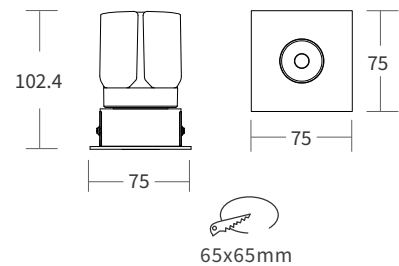

CMO RS-SQ04

ORDERING LOGIC

PRODUCT	WATTAGE	COLOR TEMPERATURE	CONTROL	CURRENT	BEAM ANGLE	CRI	FINISH	ACCESSORY	CUSTOM
CMO RS-RA03	9 - 9W	(CT27) 2700K	ND - ON/OFF	250 - 250mA(9W)	15 - 15°	80 - 80	WH - White	HC - Honey Comb	xx
CMO RS-RA04	13 - 13W	(CT30) 3000K	PH - PHASE	350 - 350mA(13W)	24 - 24°	90 - 90		SL - Soft Lens	
CMO RS-SQ04		(CT40) 4000K	AN - 1-10V DA - DALI		38 - 38° 55 - 55°				

Sample: CMO RS-RA03-9-CT27-ND-250-15-80-WH-HC-XX