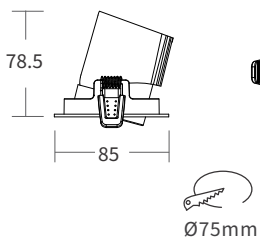

DIMENSIONS

CMO RS-RA03