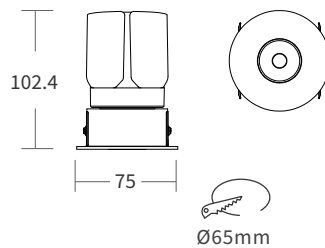

CMO RS-RA04