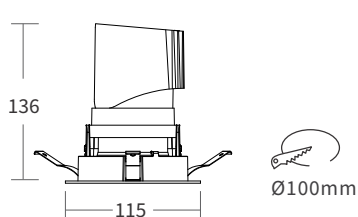

DIMENSIONS

CMO HO-RF01