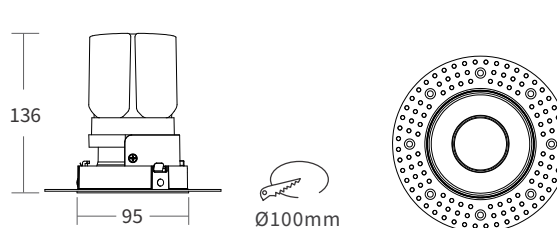

CMO HO-RF01T

ORDERING LOGIC

PRODUCT	WATTAGE	COLOR TEMPERATURE	CONTROL	CURRENT	BEAM ANGLE	CRI	FINISH	ACCESSORY	CUSTOM
CMO HO-RF01	20 - 20W	(CT27) 2700K	ND - ON/OFF	500 - 500mA(20W)	15° - 15°	80 - 80	WH - White	HC - Honey Comb	xx
CMO HO-RF01T	25 - 25W	(CT30) 3000K	PH - PHASE	600 - 600mA(25W)	24° - 24°	90 - 90		SL - Soft Lens	
		(CT40) 4000K	AN - 1-10V		38° - 38°				
			DA - DALI		55° - 55°				

Sample: CMO HO-RF01 - 20 - CT27 - ND - 500 - 15 - 80 - WH - HC - XX