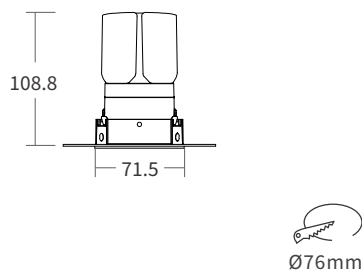

CMO HO-RF01T

ORDERING LOGIC

PRODUCT	WATTAGE	COLOR TEMPERATURE	CONTROL	CURRENT	BEAM ANGLE	CRI	FINISH	ACCESSORY	CUSTOM
CMO HO-RF01	9 - 9W	(CT27) 2700K	ND - ON/OFF	250 - 250mA(9W)	15 - 15°	80 - 80	WH - White	HC - Honey Comb	xx
CMO HO-RF01T	13 - 13W	(CT30) 3000K (CT40) 4000K	PH - PHASE AN - 1-10V DA - DALI	350 - 350mA(13W)	24 - 24° 38 - 38° 55 - 55°	90 - 90		SL - Soft Lens	

Sample: CMO HO-RF01 - 9 - CT27 - ND - 250 - 15 - 80 - WH - HC - XX