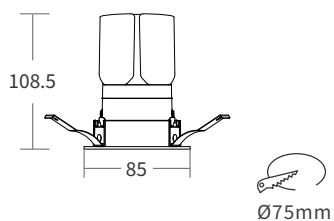

DIMENSIONS

CMO HO-RF01