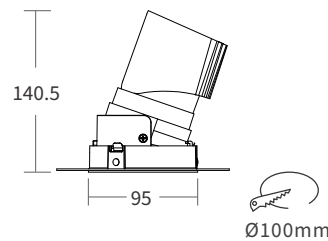

CMO HO-RA01T

ORDERING LOGIC

PRODUCT	WATTAGE	COLOR TEMPERATURE	CONTROL	CURRENT	BEAM ANGLE	CRI	FINISH	ACCESSORY	CUSTOM
CMO HO-RA01	20 - 20W	(CT27) 2700K	ND - ON/OFF	500 - 500mA(20W)	15° - 15°	80 - 80	WH - White	HC - Honey Comb	xx
CMO HO-RA01T	25 - 25W	(CT30) 3000K (CT40) 4000K	PH - PHASE AN - 1-10V DA - DALI	600 - 600mA(25W)	24° - 24° 38° - 38° 55° - 55°	90 - 90		SL - Soft Lens	

Sample: CMO HO-RA01 -20 -CT27 - ND - 500 - 15 - 80 - WH - HC - XX