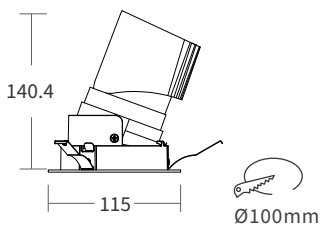

DIMENSIONS

CMO HO-RA01