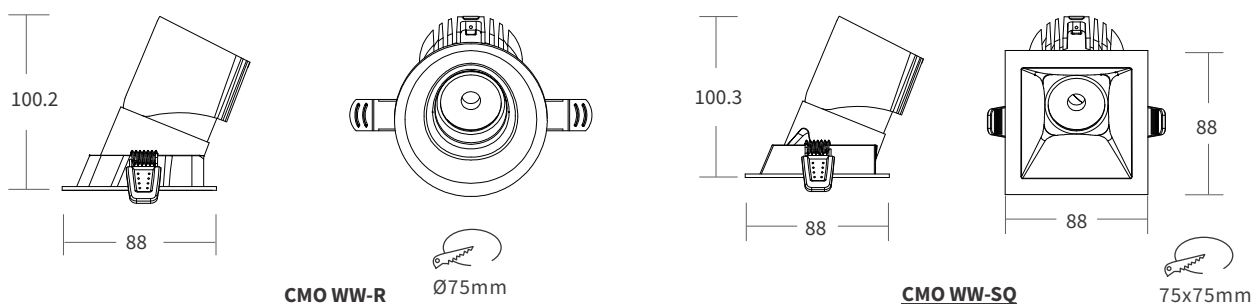

### FEATURES

LED QUANTITY	1 Led
FINISH	White
WORKING CURRENT	250mA (9W), 350mA (13W)
RATED POWER	9/13W
RADIANCE ANGLE	15°, 24°, 38°, 55°
LAMP LIFE	50,000 hrs
MOUNTING	Ceiling recessed
CONNECTION	Indoor rated connections
DIMENSIONS	Ø88 x 100.2mm , 88x88mm
OPERATION TEMP	-20° C - +50° C
CONTROL	On/Off, Phase, 1-10V, Dali

### DIMENSIONS