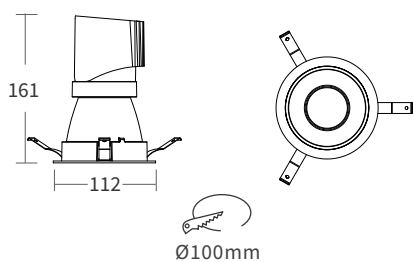

DIMENSIONS

CMO AG-R