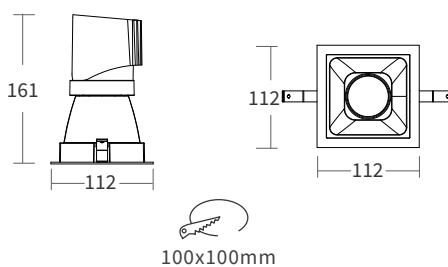

CMO AG-SQ

ORDERING LOGIC

PRODUCT	WATTAGE	COLOR TEMPERATURE	CONTROL	CURRENT	BEAM ANGLE	CRI	FINISH	ACCESSORY	CUSTOM
CMO AG-R	20 - 20W	(CT27) 2700K	ND - ON/OFF	500 - 500mA(9W)	15° - 15°	80 - 80	WH - White	HC - Honey Comb	xx
CMO AG-SQ	25 - 25W	(CT30) 3000K (CT40) 4000K	PH - PHASE AN - 1-10V DA - DALI	600 - 600mA(13W)	24° - 24° 38° - 38° 55° - 55°	90 - 90		SL - Soft Lens	

Sample: CMO AG-R -20 - CT27 - ND - 500 - 15 - 80 - WH - HC - XX