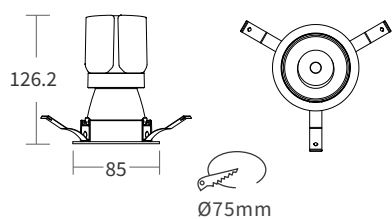

DIMENSIONS

CMO AG-R