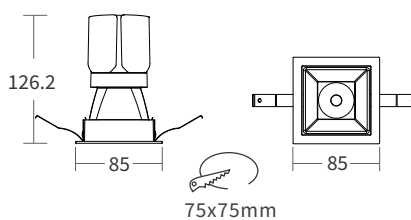

CMO AG-SQ

ORDERING LOGIC

PRODUCT	WATTAGE	COLOR TEMPERATURE	CONTROL	CURRENT	BEAM ANGLE	CRI	FINISH	ACCESSORY	CUSTOM
CMO AG-R	9 - 9W	(CT27) 2700K	ND - ON/OFF	250 - 250mA(9W)	15 - 15°	80 - 80	WH - White	HC - Honey Comb	xx
CMO AG-SQ	13 - 13W	(CT30) 3000K (CT40) 4000K	PH - PHASE AN - 1-10V DA - DALI	350 - 350mA(13W)	24 - 24° 38 - 38° 55 - 55°	90 - 90		SL - Soft Lens	

Sample: CMO AG-R -9 -CT27 - ND -250 -15 -80 - WH - HC - XX