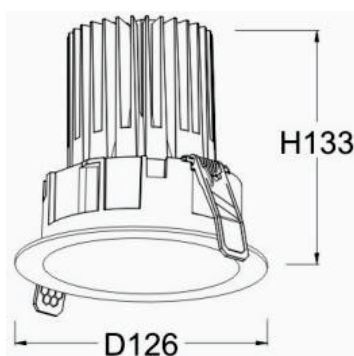

### FEATURES

HOUSING	Aluminum
FINISH	White trim + ash silver heat sink
RATED POWER	15W/20W/25W/30W
WORKING VOLTAGE	220-240V ac 50-60Hz
RADIANCE ANGLE	15°, 24°, 36°, 60°
MOUNTING	Ceiling recessed
LAMP LIFE	50,000 hrs
DIMENSIONS	Ø126x133mm(Cutout Ø105-110mm)
OPERATION TEMP	-20° C - +50° C
CONTROL	On/Off, Triac, 1-10V, Dali
IP RATING	IP20 (IP44, IP65 option)

### DIMENSION

Ø105-110mm