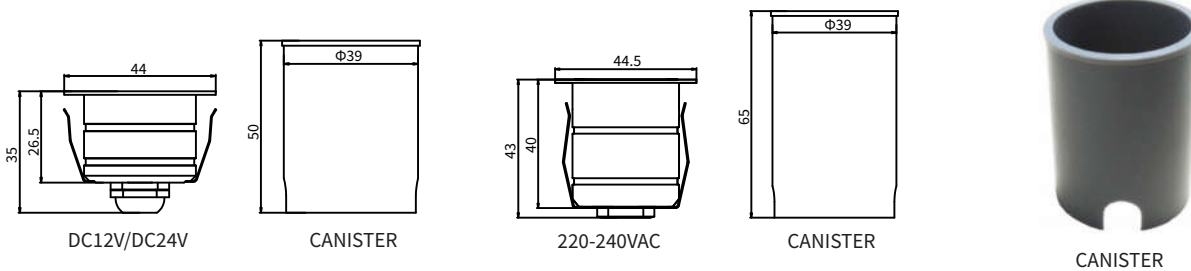

YYZ Geo recessed wall luminaire developed to brighten the floor using the high performance of the LED light source. The outdoor lighting fixture is made in die-cast aluminum and is coated in white powder finish. It is specially designed to create a beautiful shape of the light pattern on the floor.

**FEATURES**

HOUSING	Aluminum
FINISH	Black, White, Grey
RATED POWER	1W, 2W
WORKING VOLTAGE	12V dc, 24V dc, 220-240V ac
RADIANCE ANGLE	108°
MOUNTING	Wall recessed
LAMP LIFE	50,000 hrs
DIMENSIONS	Ø44, 44.5x35, 43mm(Cutout Ø36mm(w/o), Ø40mm(w))
OPERATION TEMP	-30° C - +50° C
CONTROL	On/Off

**V** 240V AC/12, 24V DC  
Working Voltage

**W** 1/2W  
Rated power

**ELECTRICAL DATA**

RATED POWER	1W, 2W
COLORS	2700K, 3000K, 4000K, 6000K, Amber
CRI	80

**DIMENSION**

**ORDERING LOGIC**

PRODUCT SERIES	POWER	COLOR TEMPERATURE	DRIVER	BODY COLOR	CUSTOM
GEO	1 - 1W(12V, 24V dc)	(CT27)	ND - Non Dimmable	BK - Black	XX -XX
	2 - 2W(240V ac)	(CT30)		WH - White	
		(CT40)		GR - Grey	
		(CT60)			
		(AM)			