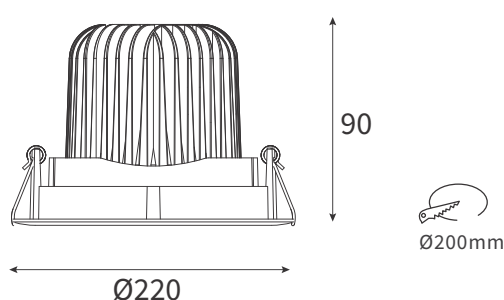

### FEATURES

BODY	DIE-CAST ALUMINUM
FINISH	WHITE, BLACK, BRUSH SILVER
WORKING VOLTAGE	220-240V 50/60Hz
RATED POWER	30W
RADIANCE ANGLE	45°
LAMP LIFE	50,000 HRS
MOUNTING	CEILING RECESSED
DIMENSIONS	Ø220 x 90mm (CUT OUT Ø200mm)
OPERATION TEMP	-20° C - +50° C

### DIMENSIONS