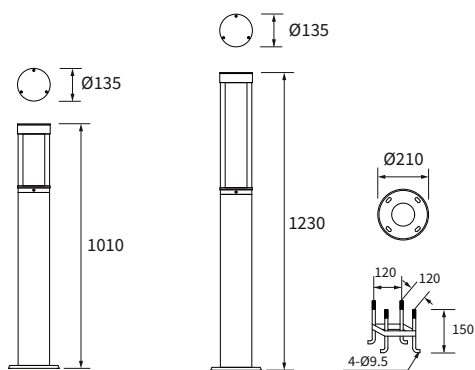

FEATURES

HOUSING	Die-cast aluminum
FINISH	Dark grey
RATED POWER	10W, 20W
WORKING VOLTAGE	220-240V ac 50-60Hz
RADIANCE ANGLE	360°
MOUNTING	Ground mounted
LAMP LIFE	50,000 hrs
DIMENSIONS	Ø135x1010(H)mm, Ø135x1230(H)mm
OPERATION TEMP	-30° C - +50° C
CONTROL	On/Off

ELECTRICAL DATA

RATED POWER	10W, 20W
COLORS	3000K, 4000K
CRI	80
LUMEN OUTPUT	571lm (10W), 1327lm (20W)

DIMENSION

LUMILEDS
LED Quality

V 220-240V AC
Working Voltage

W 10W, 20W
Rated power

Air circulation system

ORDERING LOGIC

PRODUCT	WATTAGE	COLOR TEMPERATURE	OPTIC	CONTROL	SIZE	FINISH
TPO-BL	10 - 10W 20 - 20W	(CT30) 3000K (CT40) 4000K (CTXX) Custom	360 - 360°	ND - Non Dimmable	10 - 1010mm 12 - 1230mm	DG - Dark Grey