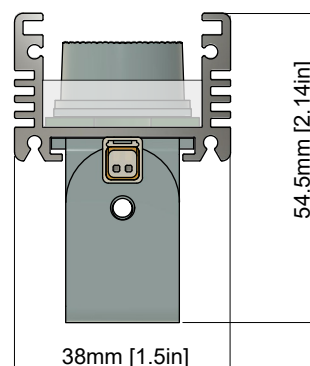

Swivel Base