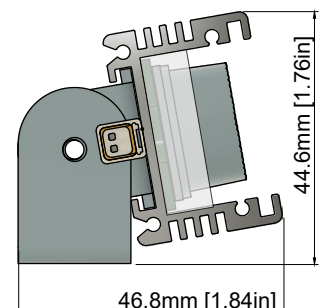

Swivel Base