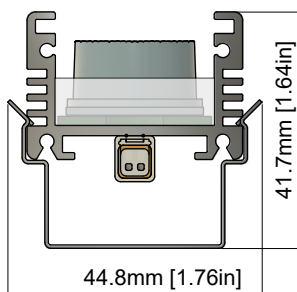

Mounting CLIP