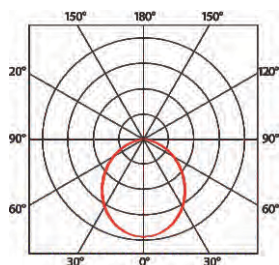

DIAGRAM

Polar Curve