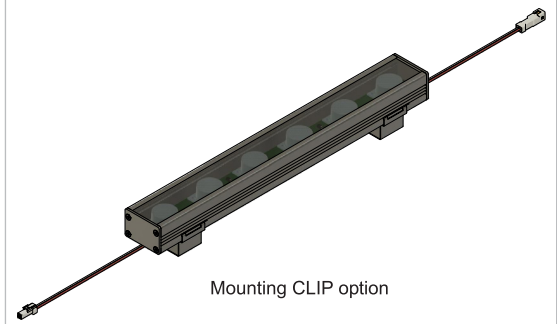

Mounting Options