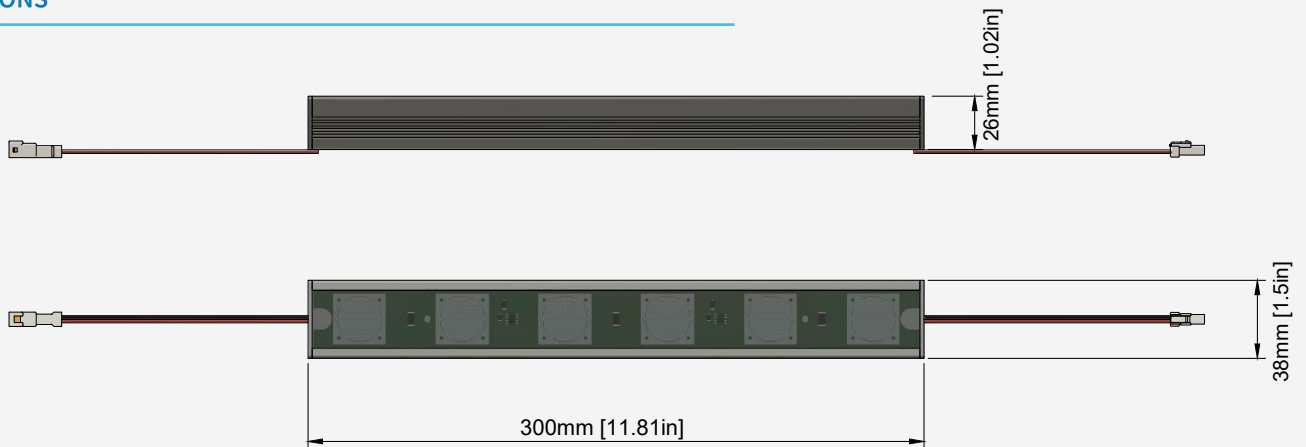

### Mounting CLIP

### Swivel Base

LFG-O-9.6

## ORDERING LOGIC

PRODUCT SERIES	TYPE	POWER	COLOR TEMPERATURE	LENGTH	OPTICS	MOUNTING	CONNECTOR	
LFG	O- OUTDOOR	9.6W - 9.6WATTS	(CT 22)	2200K	12 - 12inch /300mm	06 - 6°x6°	SB - SWIVEL BRACKET MC - MOUNTING CLIP	IP - IP CONNECTOR
			(CT 24)	2400K	24 - 24inch /600mm	10 - 10°x10°		
			(CT 27)	2700K	36 - 36inch /900mm	15 - 15°x15°		
			(CT 30)	3000K	48 - 48inch /1200mm	25 - 25°x25°		
			(CT 35)	3500K		30 - 30°x30°		
			(CT 40)	4000K		40 - 40°x40°		
			(CT 50)	5000K		60 - 60°x60°		
			(CT 57)	5700K		90 - 90°x90°		
			(CT 60)	6000K		6x40 - 6°x40°		
			(CT 65)	6500K		10x30 - 10°x30°		
			(CT BL)	BLUE		10x45 - 10°x45°		
			(CTRD)	RED		10x70 - 10°x70°		
			(CTGR)	GREEN		12x48 - 12°x48°		
			(CTAM)	AMBER		20x45 - 20°x45°		
						20x65 - 20°x65°		

## DIMENSIONS