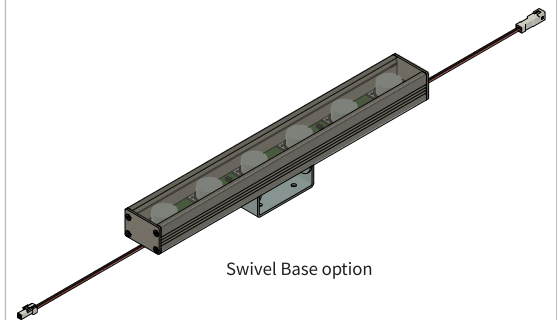

Mounting Options