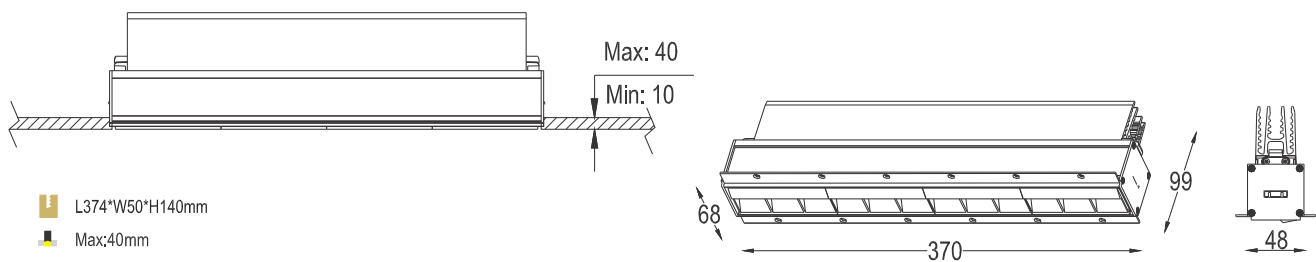

FEATURES

MATERIAL	Aluminum
FINISH	White
RATED POWER	28/36/43 W
WORKING VOLTAGE	AC220 - 240 V 50/60Hz
RATED CURRENT	700 mA / 900 mA / 1050 mA
NO OF LED	12 LED
RADIANCE ANGLE	Assymetric
MOUNTING	Ceiling recessed
CONNECTION	Indoor rated connections
LAMP LIFE	35000 - 50000 hrs
DIMENSION	370x68x99mm(cutout 374x50mm)
OPERATIN TEMP	-20° C - +50° C
CONTROL	On/Off, 1-10V, Dali, Triac

ORDERING LOGIC

PRODUCT	WATTAGE	BEAM ANGLE	COLOR TEMPERATURE	CONTROL	FINISH	CRI	CUSTOM
LRW TRIMLESS	28 - 28W	A - Assymmetric	(CT27)	2700K	ND - ON/OFF	H - High(90)	XX - XXX
	36 - 36W		(CT30)	3000K	TR - TRIAC		
	43 - 43W		(CT40)	4000K	AN - 1-10V DA - DALI		

Sample: LRW TRIMLESS - 28 - A - CT27 - ND - BK - H - XX