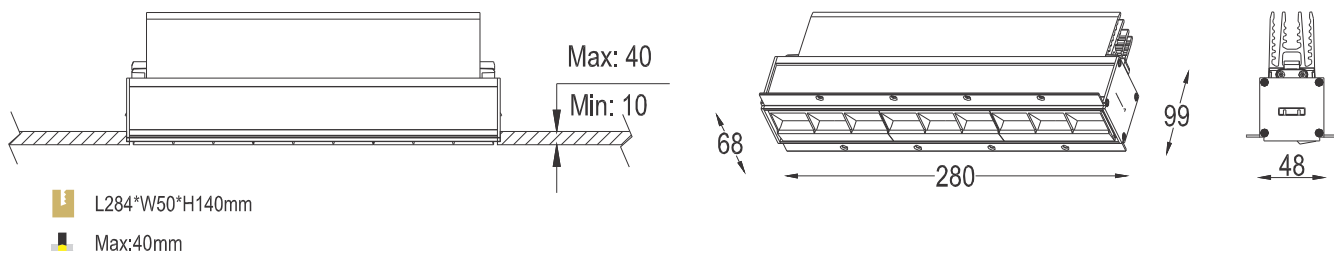

DIMENSION

ORDERING LOGIC

PRODUCT	WATTAGE	BEAM ANGLE	COLOR TEMPERATURE	CONTROL	FINISH	CRI	CUSTOM
LRW TRIMLESS	20 - 20W	A - Assymetric	(CT27)	2700K	ND - ON/OFF	H - High(90)	XX - XXX
	28 - 28W		(CT30)	3000K	TR - TRIAC		
	33 - 33W		(CT40)	4000K	AN - 1-10V DA - DALI		

Sample: LRW TRIMLESS - 20 - A - CT27 - ND - BK - H - XX