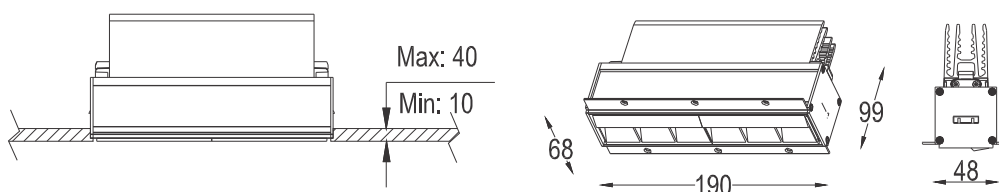

DIMENSION

- L194*W50*H140mm
- Max:40mm

ORDERING LOGIC

PRODUCT	WATTAGE	BEAM ANGLE	COLOR TEMPERATURE		CONTROL	FINISH	CRI	CUSTOM
LRW TRIMLESS	15 - 15W 20 - 20W	A - Assymmetric	(CT27)	2700K	ND - ON/OFF	BK - Black	H - High(90)	XX - XXX
			(CT30)	3000K	TR - TRIAC	WH - White		
			(CT40)	4000K	AN - 1-10V DA - DALI			

Sample: LRW TRIMLESS - 15 - A - CT27 - ND - BK - H - XX