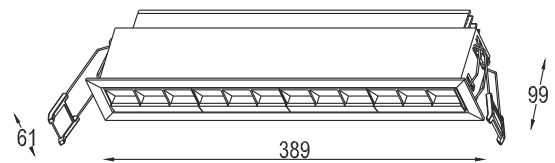

FEATURES

MATERIAL	Aluminum
FINISH	White
RATED POWER	28/36/43 W
WORKING VOLTAGE	AC220 - 240 V 50/60Hz
RATED CURRENT	700 mA / 900 mA / 1050 mA
NO OF LED	12 LED
RADIANCE ANGLE	Assymetric
MOUNTING	Ceiling recessed
CONNECTION	Indoor rated connections
LAMP LIFE	35000 - 50000 hrs
DIMENSION	389x61x99mm(cutout380x50mm)
OPERATIN TEMP	-20° C - +50° C
CONTROL	On/Off, 1-10V, Dali, Triac

L380*W50*H140mm

Max:40mm

ORDERING LOGIC

PRODUCT	WATTAGE	BEAM ANGLE	COLOR TEMPERATURE	CONTROL	FINISH	CRI	CUSTOM
LRW TRIM	28 - 28W	A - Assymmetric	(CT27)	2700K	ND - ON/OFF	H - High(90)	XX - XXX
	36 - 36W		(CT30)	3000K	TR - TRIAC		
	43 - 43W		(CT40)	4000K	AN - 1-10V DA - DALI		