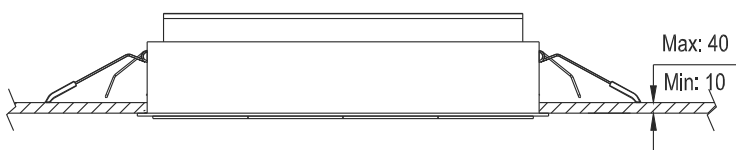

RECESSED LINEAR WALLWASHER- TRIM

LRW TRIM-28-A-CT27-ND-BK-H-XX

YYZ Linear Recessed wallwasher gives architects and lighting designers creative design and abundant light environment. It has two options of installation, recessed and trimless mounted. Trimless design make ceiling integrated in high-quality application. In the aspect of optical, symmetrical, and asymmetrical lighting distribution apply to a variety of application. Linear light an ideal solution for high requirements of glare control for office project (UGR12), specially designed asymmetrical lighting distribution for wall washing effect apply to hotels, restaurants, public facilities, and office, etc.

FEATURES

MATERIAL	Aluminum
FINISH	White
RATED POWER	28/36/43 W
WORKING VOLTAGE	AC220 - 240 V 50/60Hz
RATED CURRENT	700 mA / 900 mA / 1050 mA
NO OF LED	12 LED
RADIANCE ANGLE	Assymetric
MOUNTING	Ceiling recessed
CONNECTION	Indoor rated connections
LAMP LIFE	35000 - 50000 hrs
DIMENSION	389x61x99mm(cutout380x50mm)
OPERATIN TEMP	-20° C - +50° C
CONTROL	On/Off, 1-10V, Dali, Triac

L380*W50*H140mm

Max:40mm

ORDERING LOGIC

PRODUCT	WATTAGE	BEAM ANGLE	COLOR TEMPERATURE	CONTROL	FINISH	CRI	CUSTOM
LRW TRIM	28 - 28W	A - Assymmetric	(CT27)	2700K	ND - ON/OFF	H - High(90)	XX - XXX
	36 - 36W		(CT30)	3000K	TR - TRIAC		
	43 - 43W		(CT40)	4000K	AN - 1-10V DA - DALI		