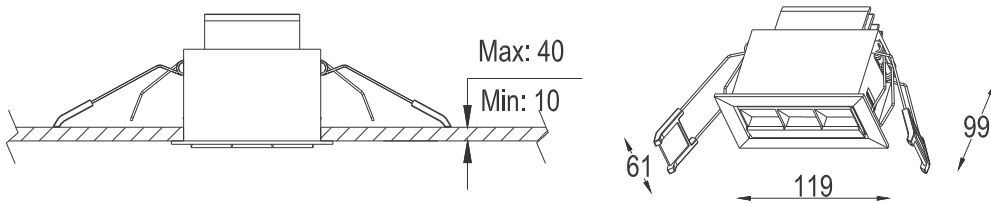

## FEATURES

|                 |                              |
|-----------------|------------------------------|
| MATERIAL        | Aluminum                     |
| FINISH          | White                        |
| RATED POWER     | 8/11 W                       |
| WORKING VOLTAGE | AC220 - 240 V 50/60Hz        |
| RATED CURRENT   | 180 mA / 250 mA              |
| NO OF LED       | 3 LED                        |
| RADIANCE ANGLE  | Assymetric                   |
| MOUNTING        | Ceiling recessed             |
| CONNECTION      | Indoor rated connections     |
| LAMP LIFE       | 35000 - 50000 hrs            |
| DIMENSION       | 119x61x99mm(cutout 110x50mm) |
| OPERATIN TEMP   | -20° C - +50° C              |
| CONTROL         | On/Off, 1-10V, Dali, Triac   |

## DIMENSION

L 110\*W50\*H140mm

Max:40mm