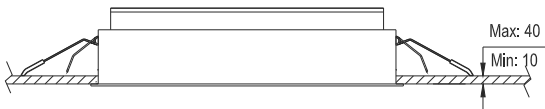

FEATURES

MATERIAL	Aluminum
FINISH	White
RATED POWER	28/36/43 W
WORKING VOLTAGE	AC220 - 240 V 50/60Hz
RATED CURRENT	700 mA / 900 mA / 1050 mA
NO OF LED	12 LED
RADIANCE ANGLE	Narrow, Medium, Wide, Oval Flood
MOUNTING	Ceiling recessed
CONNECTION	Indoor rated connections
LAMP LIFE	35000 - 50000 hrs
DIMENSION	389x61x97mm(cutout380x50mm)
OPERATING TEMP	-20° C - +50° C
CONTROL	On/Off, 1-10V, Dali, Triac

Optional
Black

Oval Flood

Downlights

DIMENSION

L380*W50*H140mm
 Max:40mm

ORDERING LOGIC

PRODUCT	WATTAGE	BEAM ANGLE	COLOR TEMPERATURE	CONTROL	FINISH	CRI	CUSTOM
LRD TRIM	28 - 28W	N - Narrow	(CT27) 2700K	ND - ON/OFF	BK - Black	H - High(90)	XX - XXX
	36 - 36W	M - Medium	(CT30) 3000K	TR - TRIAC	WH - White		
	43 - 43W	W - Wide	(CT40) 4000K	AN - 1-10V			
		O - Oval Flood		DA - DALI			

Sample: LRD TRIM - 28 - N - CT27 - ND - BK - H - XX