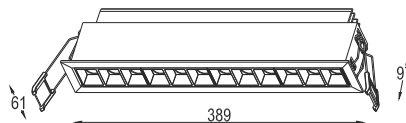

FEATURES

MATERIAL	Aluminum
FINISH	White
RATED POWER	28/36/43 W
WORKING VOLTAGE	AC220 - 240 V 50/60Hz
RATED CURRENT	700 mA / 900 mA / 1050 mA
NO OF LED	12 LED
RADIANCE ANGLE	Narrow, Medium, Wide, Oval Flood
MOUNTING	Ceiling recessed
CONNECTION	Indoor rated connections
LAMP LIFE	35000 - 50000 hrs
DIMENSION	389x61x97mm(cutout380x50mm)
OPERATING TEMP	-20° C - +50° C
CONTROL	On/Off, 1-10V, Dali, Triac

Optional
Black

Oval Flood

Downlights

DIMENSION

L380*W50*H140mm
 Max:40mm

ORDERING LOGIC

PRODUCT	WATTAGE	BEAM ANGLE	COLOR TEMPERATURE	CONTROL	FINISH	CRI	CUSTOM
LRD TRIM	28 - 28W	N - Narrow	(CT27) 2700K	ND - ON/OFF	BK - Black	H - High(90)	XX - XXX
	36 - 36W	M - Medium	(CT30) 3000K	TR - TRIAC	WH - White		
	43 - 43W	W - Wide	(CT40) 4000K	AN - 1-10V			
		O - Oval Flood		DA - DALI			

Sample: LRD TRIM - 28 - N - CT27 - ND - BK - H - XX