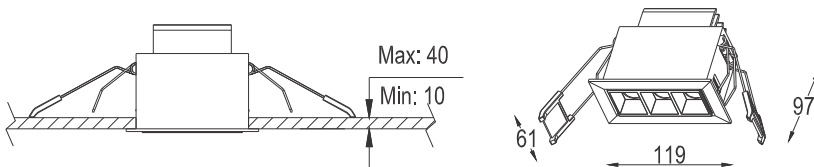

RECESSED LINEAR DOWNLIGHT- TRIM

LRD TRIM-8-N-CT27-ND-BK-H-XX

YYZ Linear Recessed downlight are rectangular shaped luminaire which provides two different light distribution options to lighting designs, flexible lighting solution with high illumination and visual comfort. Linear light is an ideal solution for high requirements of glare control which can be applied in offices, public area, commercial area, restaurants, and other applications.

FEATURES

MATERIAL	Aluminum
FINISH	White
RATED POWER	8/11 W
WORKING VOLTAGE	AC220 - 240 V 50/60Hz
RATED CURRENT	180 mA / 250 mA
NO OF LED	3 LED
RADIANCE ANGLE	Narrow, Medium, Wide, Ovel Flood
MOUNTING	Ceiling recessed
CONNECTION	Indoor rated connections
LAMP LIFE	35000 - 50000 hrs
DIMENSION	119x61x97mm(cutout110x50mm)
OPERATIN TEMP	-20° C - +50° C
CONTROL	On/Off, 1-10V, Dali, Triac

Oval Flood

Downlights

DIMENSION

L110*W50*H140mm

Max:40mm

ORDERING LOGIC

PRODUCT	WATTAGE	BEAM ANGLE	COLOR TEMPERATURE	CONTROL	FINISH	CRI	CUSTOM
LRD TRIM	8 - 8W	N - Narrow	(CT27) 2700K	ND - ON/OFF	BK - Black	H - High(90)	XX - XXX
	11 - 11W	M - Medium	(CT30) 3000K	TR - TRIAC	WH - White		
		W - Wide	(CT40) 4000K	AN - 1-10V			
		O - Ovel Flood		DA - DALI			