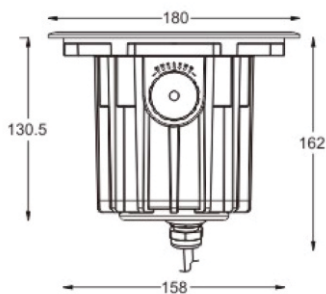

ROULE INGROUND LIGHT

RUL-18

Mono & RGBW IP67 CE

YYZ Roule inground recessed uplight ideal in exterior lobby entrances as highlight or to be used as uplight for walls and columns. These buried LED lighting fixture made in stainless steel features symmetrical light distribution and hence will create a beautiful ambiance & enhance the environment. The fixtures are versatile which can add a visual impact and also plays a critical role in safety apart from lighting.

FEATURES

MATERIAL	Stainless steel
FINISH	Stainless steel
RATED POWER	9x2W
WORKING VOLTAGE	24V dc, 240V ac
BEAM ANGLE	8°/15°/30°/40°/60° Adjustable
MOUNTING	Floor recessed
LAMP LIFE	50,000 hrs
DIMENSIONS	Ø180x162mm
OPERATION TEMP	-20° C - +50° C
CONTROL	Dali, Triac, 1-10V, Dmx 512

OSRAM/CREE
LED Quality

24V DC
Working Voltage

18W
Rated power

ELECTRICAL DATA

POWER CONSUMPTION	18W
SUPPLY VOLTAGE	240V ac
COLORS	2700K, 3000K, 4000K, 5000K, 6500K, Red, Green, Blue, RGBW
CRI	80+

DIMENSION

ORDERING LOGIC

PRODUCT	WATTAGE	COLOR TEMPERATURE	VOLTAGE	BEAM ANGLE	FINISH	CUSTOM	
RUL-18	18 - 9x2W	(CT27)	2700K	24 - 24V DC	8 - 8°	SS - Stainless Steel	XX - XX
		(CT30)	3000K	240 - 240V AC	15 - 15°		
		(CT40)	4000K		30 - 30°		
		(CT50)	5000K		40 - 40°		
		(CT65)	6500K		60 - 60°		
		(RE)	RED				
		(GR)	GREEN				
		(BL)	BLUE				
		(RGBW)	RGBW				